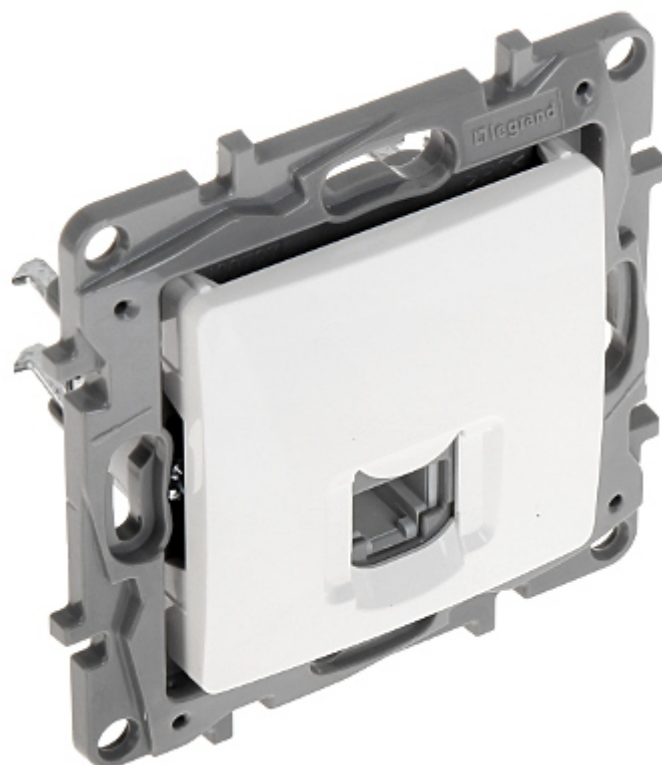

Code: LE-764569

END-OF-LINE OUTLET **LE-764569** RJ-11 Niloe LEGRAND

Net: **2.74 EUR** Gross: **3.37 EUR**

The device is structured cabling termination for telephone cables.

SPECIFICATION

Mount:	Claw or screw mounting
Material:	Plastic
Color:	White
Application:	RJ-11
Number of outputs:	1
Application:	Niloe product series
Main features:	Quick and convenient mechanism for twisted-pair mounting
Weight:	0.036 kg
Dimensions:	76 x 76 x 38 mm
Manufacturer / Brand:	LEGRAND
Guarantee:	2 years