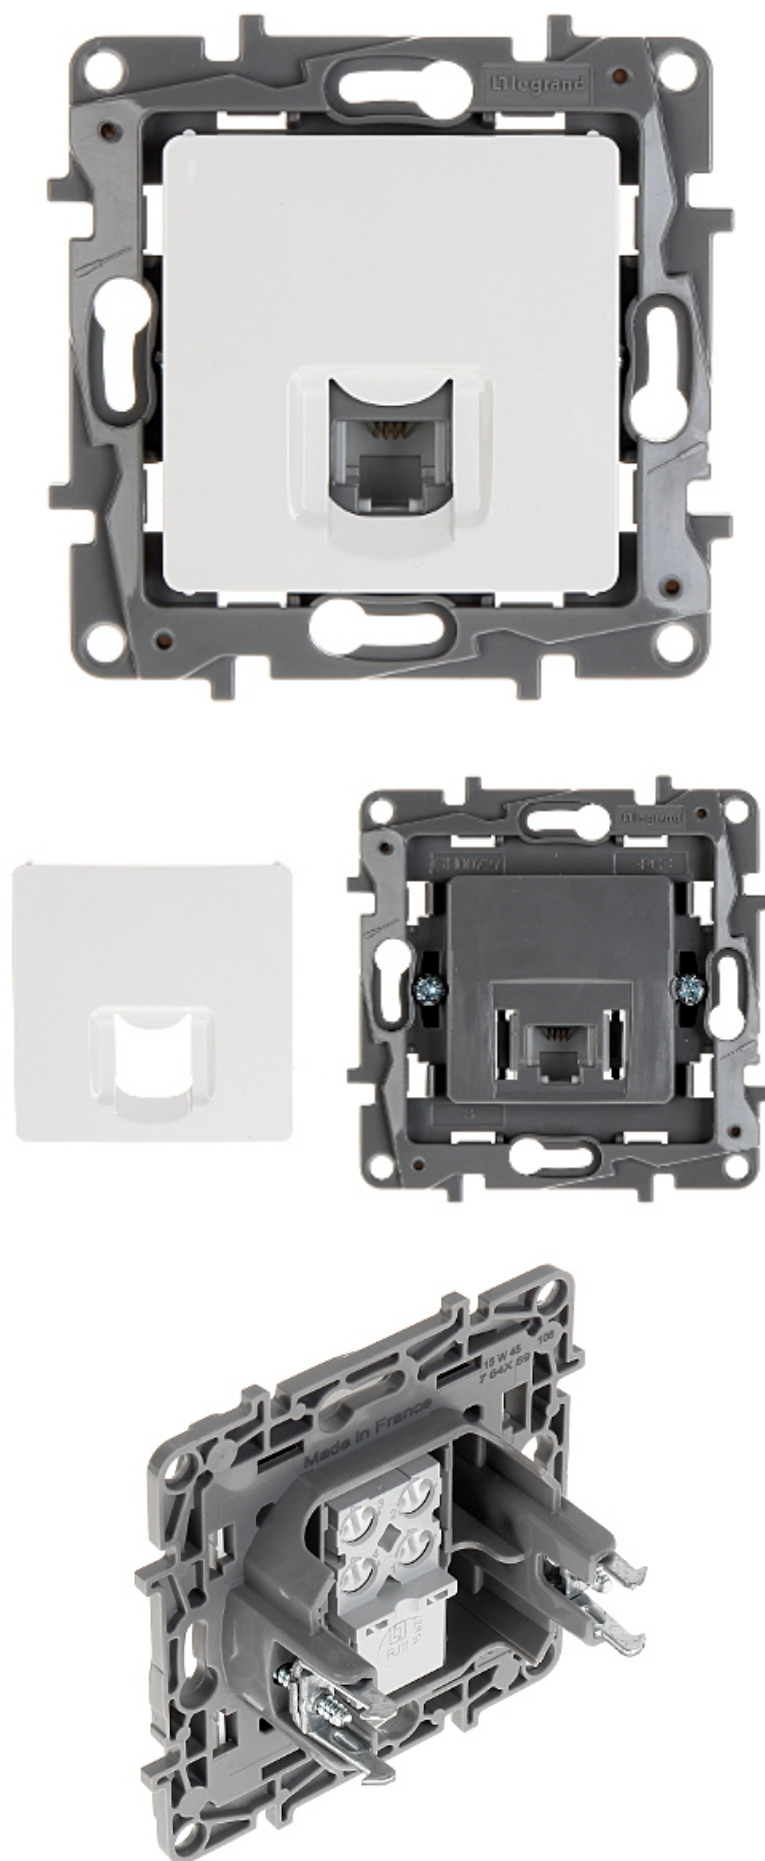

DELTA-OPTI Monika Matysiak; <https://www.delta.poznan.pl>
POL; 60-713 Poznań; Graniczna 10
e-mail: delta-opti@delta.poznan.pl; tel: +(48) 61 864 69 60