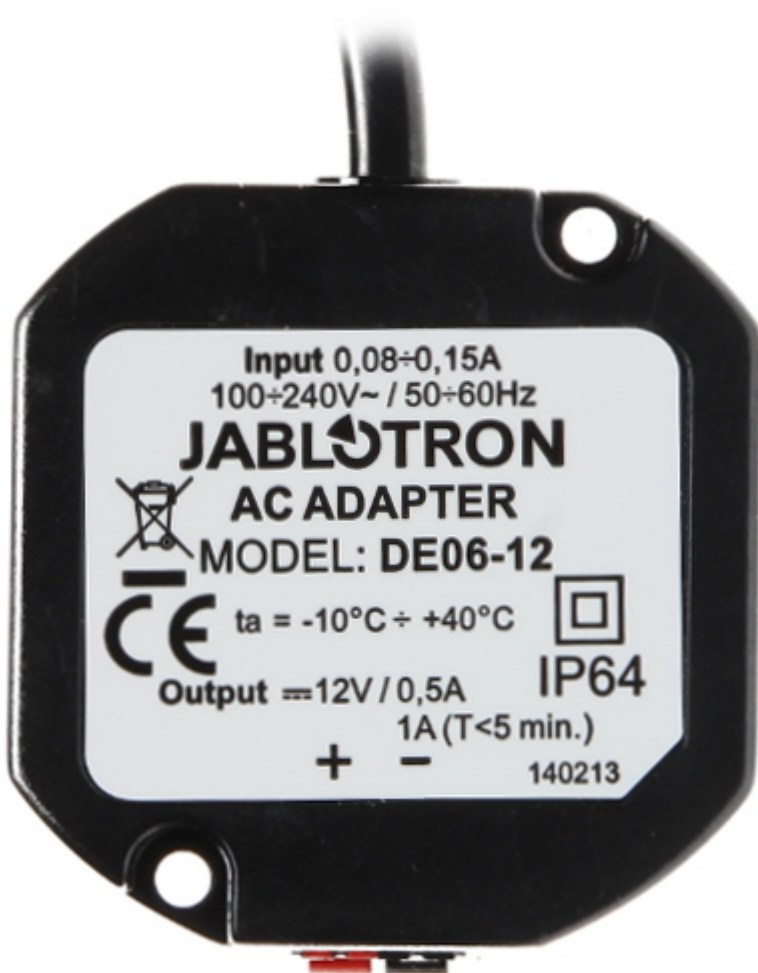

Adapter connectors: