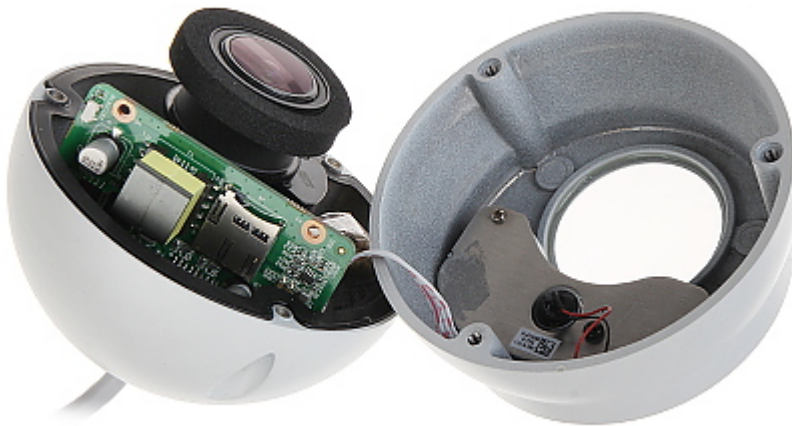

Mounting side view:

In the kit:

See the ability of operation in imou cloud:
:

OUR TESTS

Camera image at artificial illumination (about 30Lux):

Camera image at night conditions with internal built-in IR illuminator on: