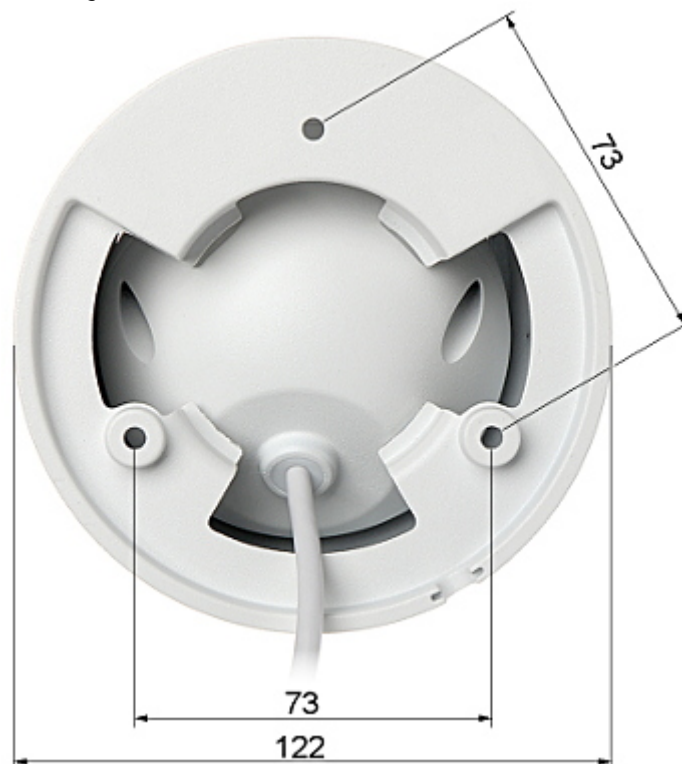

DELTA-OPTI Monika Matysiak; <https://www.delta.poznan.pl>
POL; 60-713 Poznań; Graniczna 10
e-mail: delta-opti@delta.poznan.pl; tel: +(48) 61 864 69 60

Network interface:	10/100 Base-T (RJ-45)
Network protocols:	HTTP, HTTPS, TCP, ARP, RTSP, RTP, UDP, SMTP, FTP, DHCP, DNS, DDNS, PPPoE, IPv4/IPv6, QoS, UPnP, NTP, Bonjour, IEEE 802.1x, Multicast, ICMP, IGMP
WEB Server:	Built-in, Web Viewer
Max. number of on-line users:	20
Mobile phones support:	Port no.: 37777 or access by a cloud (P2P) <ul style="list-style-type: none"> • Android: Free application DMSS • iOS (iPhone): Free application DMSS
Default admin user / password:	admin / admin
Default IP address:	192.168.1.108
Web browser access ports:	80, 37777
PC client access ports:	37777
Mobile client access ports:	37777
Port ONVIF:	80
RTSP URL:	rtsp://admin:hasło@192.168.1.108:554/cam/realmonitor?channel=1&subtype=0 - Main stream rtsp://admin:hasło@192.168.1.108:554/cam/realmonitor?channel=1&subtype=1 - Sub stream
ONVIF:	16.12
Main features:	<ul style="list-style-type: none"> • Motozoom lens - Controlling from browser, NVR or software • 3D-DNR - Digital Noise Reduction • WDR - 120 dB - Wide Dynamic Range • ICR - Movable InfraRed filter • BLC - configurable Back Light Compensation • HLC - High Light Compensation (spot) • Day/Night mode (color/b&w/auto) • Configurable Privacy Zones
Power supply:	<ul style="list-style-type: none"> • PoE (802.3af), • 12 V DC / 940 mA
Power consumption:	≤ 11.26 W
Housing:	Dome, Metal
Color:	White
Vandal-proof:	—
"Index of Protection":	IP67
Operation temp:	-30 ° ... 60 °
Dimensions:	Ø 122 x 102 mm
Weight:	0.59 kg
Supported languages:	English, Polish
Manufacturer / Brand:	DAHUA
Guarantee:	3 years

Mounting side view:

In the kit:

Example captures of device interface:

OUR TESTS

Camera image at artificial illumination (about 30Lux):

Camera image at night conditions with internal built-in IR illuminator on: