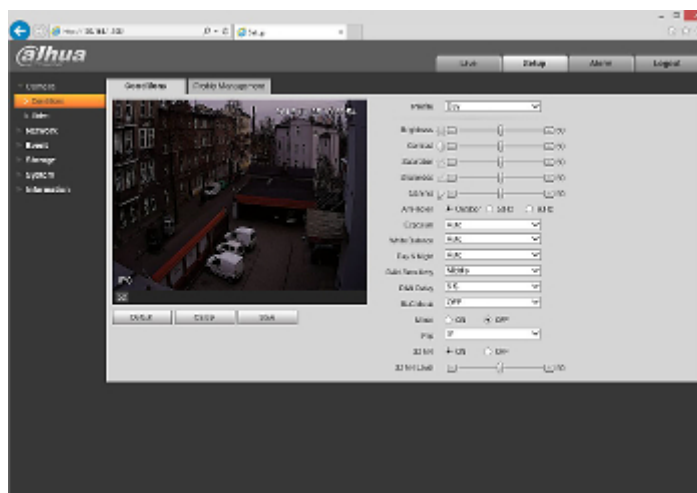

DELTA-OPTI Monika Matysiak; <https://www.delta.poznan.pl>
POL; 60-713 Poznań; Graniczna 10
e-mail: delta-opti@delta.poznan.pl; tel: +(48) 61 864 69 60

Network interface:	10/100 Base-T (RJ-45)
Network protocols:	HTTP, HTTPS, TCP, ARP, RTSP, RTP, UDP, SMTP, FTP, DHCP, DNS, DDNS, PPPoE, IPv4/IPv6, QoS, UPnP, NTP, Bonjour, IEEE 802.1x, Multicast, ICMP, IGMP
WEB Server:	Built-in, Web Viewer
Max. number of on-line users:	20
Mobile phones support:	Port no.: 37777 or access by a cloud (P2P) <ul style="list-style-type: none"> • Android: Free application DMSS • iOS (iPhone): Free application DMSS
Default admin user / password:	admin / admin
Default IP address:	192.168.1.108
Web browser access ports:	80, 37777
PC client access ports:	37777
Mobile client access ports:	37777
Port ONVIF:	80
RTSP URL:	rtsp://admin:hasło@192.168.1.108:554/cam/realmonitor?channel=1&subtype=0 - Main stream rtsp://admin:hasło@192.168.1.108:554/cam/realmonitor?channel=1&subtype=1 - Sub stream
ONVIF:	16.12
Main features:	<ul style="list-style-type: none"> • Motozoom lens - Controlling from browser, NVR or software • 3D-DNR - Digital Noise Reduction • WDR - 120 dB - Wide Dynamic Range • ICR - Movable InfraRed filter • BLC - configurable Back Light Compensation • HLC - High Light Compensation (spot) • Day/Night mode (color/b&w/auto) • Configurable Privacy Zones
Power supply:	<ul style="list-style-type: none"> • PoE (802.3af), • 12 V DC / 940 mA
Power consumption:	≤ 11.26 W
Housing:	Dome, Metal
Color:	White
Vandal-proof:	—
"Index of Protection":	IP67
Operation temp:	-30 ° ... 60 °
Dimensions:	Ø 122 x 102 mm
Weight:	0.59 kg
Supported languages:	English, Polish
Manufacturer / Brand:	DAHUA
Guarantee:	3 years

Mounting side view:

In the kit:

Example captures of device interface:

OUR TESTS

Camera image at artificial illumination (about 30Lux):

Camera image at night conditions with internal built-in IR illuminator on: