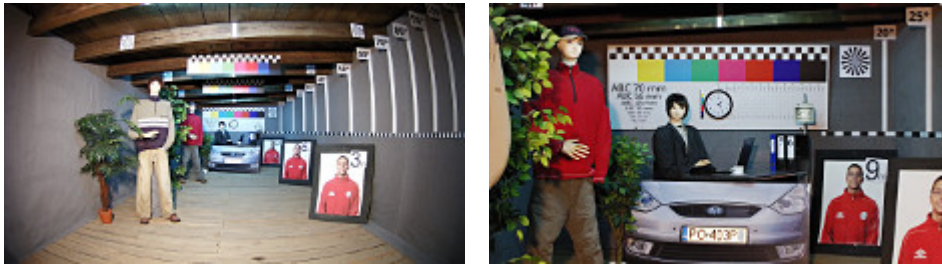

## OUR TESTS

Camera image at artificial illumination (about 30Lux):

Camera image at night conditions with internal built-in IR illuminator on:

Camera image at direct strong light opposite to camera: