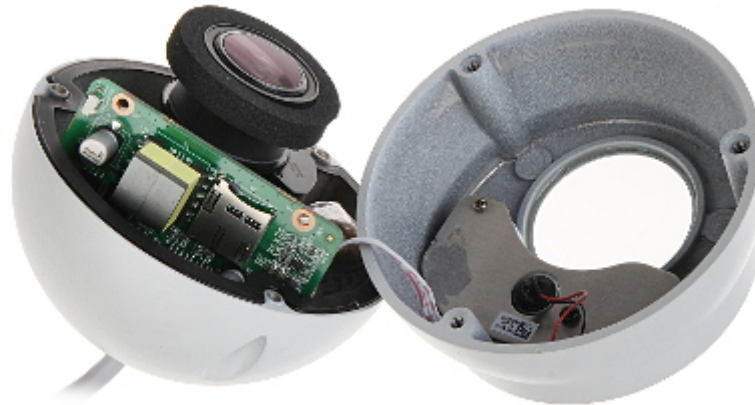

The range of IR illumination according to the manufacturer data, depends on outer conditions (visibility - air transparency, environment, wall colors ie. scene reflectance).

PoE powering possibility, compatible with the 802.3af standard makes the device more universal and easier to install.

Camera view after remove the Dome cover:

Memory card slot:

Mounting side view:

In the kit:

## OUR TESTS

Camera image at artificial illumination (about 30Lux):

Camera image at night conditions with internal built-in IR illuminator on:

Camera image at direct strong light opposite to camera: