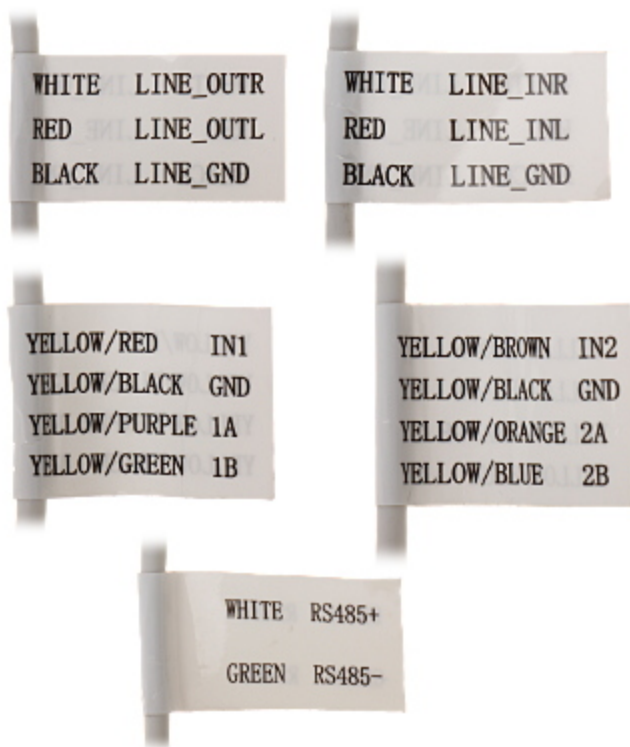

## PRESENTATION

Camera view after remove the Dome cover:

Camera connectors:

Connectors description:

In the kit: