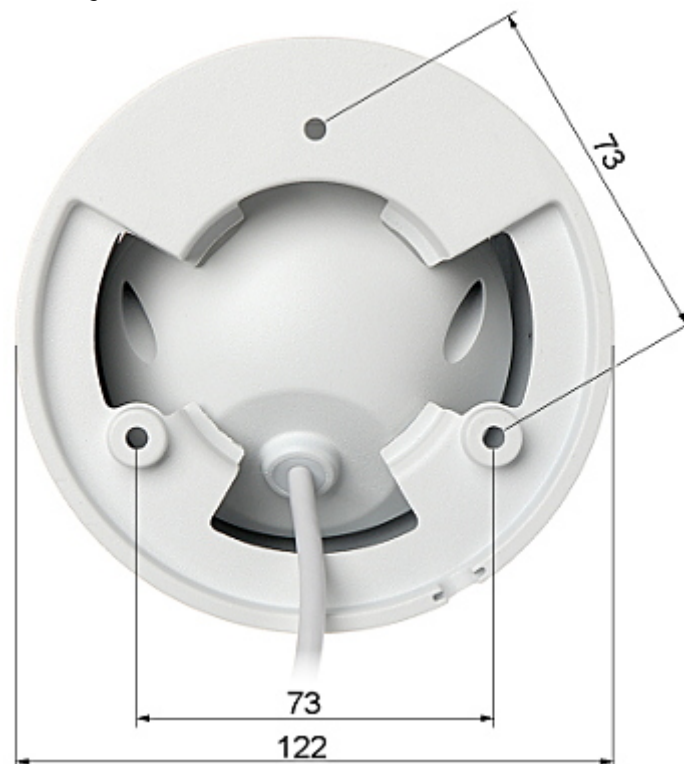

DELTA-OPTI Monika Matysiak; <https://www.delta.poznan.pl>
POL; 60-713 Poznań; Graniczna 10
e-mail: delta-opti@delta.poznan.pl; tel: +(48) 61 864 69 60

Network protocols:	HTTP, TCP, HTTPS, ARP, RTSP, RTP, UDP, SMTP, FTP, DHCP, DNS, DDNS, PPPoE, IPv4/IPv6, SNMP, QoS, UPnP, NTP, Multicast
WEB Server:	Built-in, Web Viewer
Max. number of on-line users:	10
ONVIF:	16.12
Mobile phones support:	Port no.: 37777 or access by a cloud (P2P) <ul style="list-style-type: none"> • Android: Free application gDMSS Plus • iOS (iPhone): Free application iDMSS Plus
Default IP address:	192.168.1.108
Default admin user / password:	admin / admin
Web browser access ports:	80, 37777
PC client access ports:	37777
Mobile client access ports:	37777
Port ONVIF:	80
RTSP URL:	rtsp://admin:hasło@192.168.1.108:554/cam/realmonitor?channel=1&subtype=0 - Main stream rtsp://admin:hasło@192.168.1.108:554/cam/realmonitor?channel=1&subtype=1 - Sub stream
Main stream frame rate:	<ul style="list-style-type: none"> • 20 fps @ 4.0 Mpx • 25 fps @ 3.6 Mpx
Main features:	<ul style="list-style-type: none"> • Motozoom lens - Controlling from browser, NVR or software • WDR - 120 dB - Wide Dynamic Range • 3D-DNR - Digital Noise Reduction • ICR - Movable InfraRed filter • BLC - configurable Back Light Compensation • HLC - High Light Compensation (spot) • D-ZOOM - Digital Zoom • Day/Night mode (color/b&w/auto) • Configurable Privacy Zones
Power supply:	<ul style="list-style-type: none"> • PoE (802.3af), • 12 V DC / 810 mA
Power consumption:	< 9.75 W
Housing:	Dome - Metal
Color:	White
Vandal-proof:	—
"Index of Protection":	IP67
Operation temp:	-30 °C ... 60 °C
Weight:	0.584 kg
Dimensions:	Ø 122 x 105 mm
Supported languages:	English, Polish
Manufacturer / Brand:	DAHUA
Guarantee:	3 years

Mounting side view:

In the kit:

OUR TESTS

Camera image at artificial illumination (about 30Lux):

Camera image at night conditions with internal built-in IR illuminator on:

Camera image at direct strong light opposite to camera: