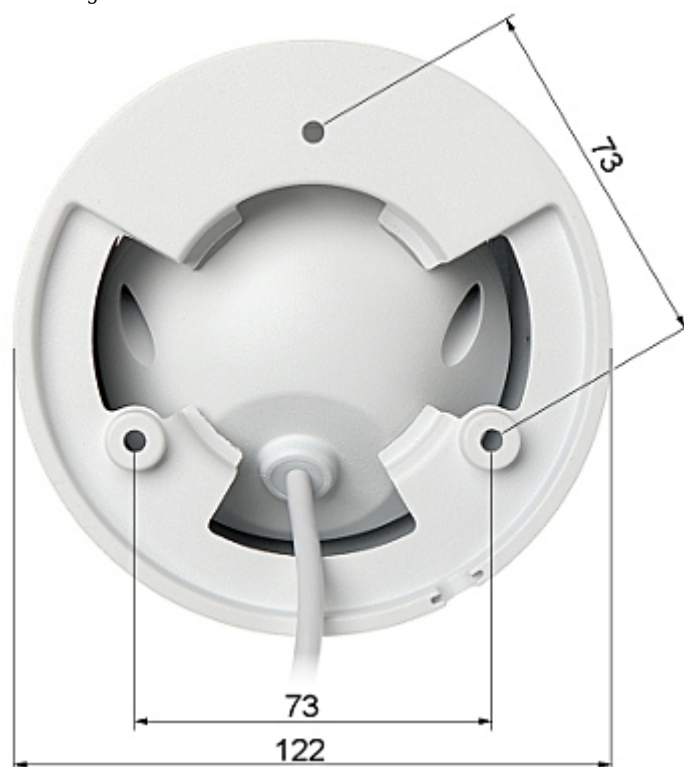

DELTA-OPTI Monika Matysiak; <https://www.delta.poznan.pl>
POL; 60-713 Poznań; Graniczna 10
e-mail: delta-opti@delta.poznan.pl; tel: +(48) 61 864 69 60

Network interface:	10/100 Base-T (RJ-45)
Network protocols:	HTTP, HTTPS, TCP, ARP, RTSP, RTP, UDP, SMTP, FTP, DHCP, DNS, DDNS, PPPoE, IPv4/IPv6, QoS, UPnP, NTP, Bonjour, IEEE 802.1x, Multicast, ICMP, IGMP
WEB Server:	Built-in, Web Viewer
Max. number of on-line users:	20
Mobile phones support:	Port no.: 37777 or access by a cloud (P2P) <ul style="list-style-type: none"> • Android: Free application gDMSS Plus • iOS (iPhone): Free application iDMSS Plus
Default admin user / password:	admin / admin
Default IP address:	192.168.1.108
Web browser access ports:	80, 37777
PC client access ports:	37777
Mobile client access ports:	37777
Port ONVIF:	80
RTSP URL:	rtsp://admin:hasło@192.168.1.108:554/cam/realmonitor?channel=1&subtype=0 - Main stream rtsp://admin:hasło@192.168.1.108:554/cam/realmonitor?channel=1&subtype=1 - Sub stream
ONVIF:	16.12
Main features:	<ul style="list-style-type: none"> • Motozoom lens - Controlling from browser, NVR or software • 3D-DNR - Digital Noise Reduction • WDR - 120 dB - Wide Dynamic Range • ICR - Movable InfraRed filter • BLC - configurable Back Light Compensation • HLC - High Light Compensation (spot) • Day/Night mode (color/b&w/auto) • Configurable Privacy Zones
Power supply:	<ul style="list-style-type: none"> • PoE (802.3af), • 12 V DC / 940 mA
Power consumption:	≤ 11.26 W
Housing:	Dome, Metal
Color:	White
Vandal-proof:	—
"Index of Protection":	IP67
Operation temp:	-30 ° ... 60 °
Dimensions:	Ø 122 x 102 mm
Weight:	0.59 kg
Supported languages:	English, Polish
Manufacturer / Brand:	DAHUA
Guarantee:	3 years

Mounting side view:

In the kit:

Example captures of device interface:

OUR TESTS

Camera image at artificial illumination (about 30Lux):

Camera image at night conditions with internal built-in IR illuminator on: