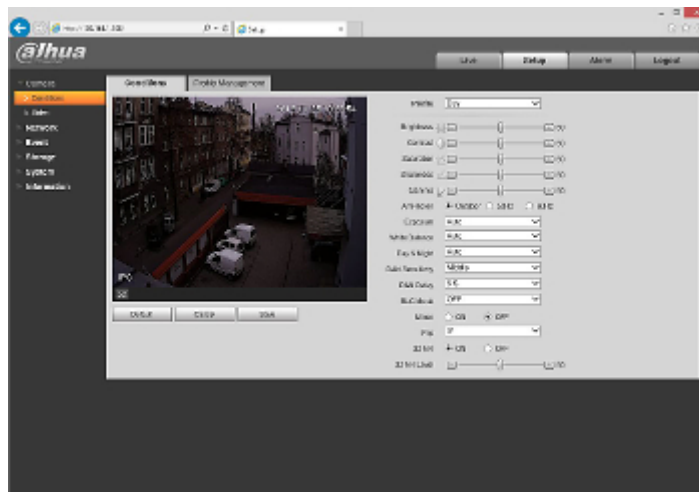

DELTA-OPTI Monika Matysiak; <https://www.delta.poznan.pl>
POL; 60-713 Poznań; Graniczna 10
e-mail: delta-opti@delta.poznan.pl; tel: +(48) 61 864 69 60

Network interface:	10/100 Base-T (RJ-45)
Network protocols:	HTTP, HTTPS, TCP, ARP, RTSP, RTP, UDP, SMTP, FTP, DHCP, DNS, DDNS, PPPoE, IPv4/IPv6, QoS, UPnP, NTP, Bonjour, IEEE 802.1x, Multicast, ICMP, IGMP
WEB Server:	Built-in, Web Viewer
Max. number of on-line users:	20
Mobile phones support:	Port no.: 37777 or access by a cloud (P2P) <ul style="list-style-type: none"> • Android: Free application gDMSS Plus • iOS (iPhone): Free application iDMSS Plus
Default admin user / password:	admin / admin
Default IP address:	192.168.1.108
Web browser access ports:	80, 37777
PC client access ports:	37777
Mobile client access ports:	37777
Port ONVIF:	80
RTSP URL:	rtsp://admin:hasło@192.168.1.108:554/cam/realmonitor?channel=1&subtype=0 - Main stream rtsp://admin:hasło@192.168.1.108:554/cam/realmonitor?channel=1&subtype=1 - Sub stream
ONVIF:	16.12
Main features:	<ul style="list-style-type: none"> • Motozoom lens - Controlling from browser, NVR or software • 3D-DNR - Digital Noise Reduction • WDR - 120 dB - Wide Dynamic Range • ICR - Movable InfraRed filter • BLC - configurable Back Light Compensation • HLC - High Light Compensation (spot) • Day/Night mode (color/b&w/auto) • Configurable Privacy Zones
Power supply:	<ul style="list-style-type: none"> • PoE (802.3af), • 12 V DC / 940 mA
Power consumption:	≤ 11.26 W
Housing:	Dome, Metal
Color:	White
Vandal-proof:	—
"Index of Protection":	IP67
Operation temp:	-30 ° ... 60 °
Dimensions:	Ø 122 x 102 mm
Weight:	0.59 kg
Supported languages:	English, Polish
Manufacturer / Brand:	DAHUA
Guarantee:	3 years

Mounting side view:

In the kit:

Example captures of device interface:

OUR TESTS

Camera image at artificial illumination (about 30Lux):

Camera image at night conditions with internal built-in IR illuminator on: