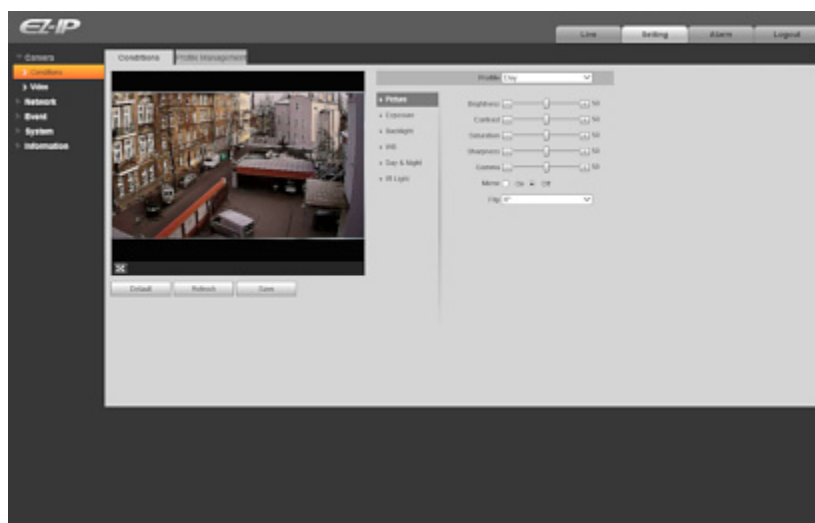

Camera is out from clamping ring:

Mounting side view:

In the kit:

Example captures of device interface:

## OUR TESTS

Camera image at artificial illumination (about 30Lux):

Camera image at night conditions with internal built-in IR illuminator on:

DELTA-OPTI Monika Matysiak; <https://www.delta.poznan.pl>  
POL; 60-713 Poznań; Graniczna 10  
e-mail: delta-opti@delta.poznan.pl; tel: +(48) 61 864 69 60