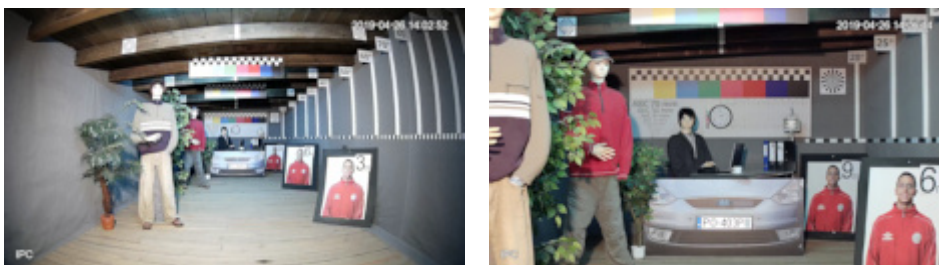

Camera is out from clamping ring:

Mounting side view:

In the kit:

Example captures of device interface:

## OUR TESTS

Camera image at artificial illumination (about 30Lux):

Camera image at night conditions with internal built-in IR illuminator on:

DELTA-OPTI Monika Matysiak; <https://www.delta.poznan.pl>  
POL; 60-713 Poznań; Graniczna 10  
e-mail: delta-opti@delta.poznan.pl; tel: +(48) 61 864 69 60