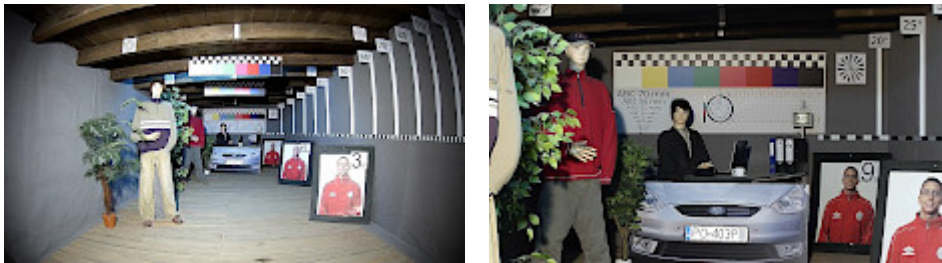

Mounting side view:

See how to initialize DAHUA cameras:

:

In the kit:

OUR TESTS

Camera image at artificial illumination (about 30Lux):

Camera image at night conditions with internal built-in IR illuminator on: