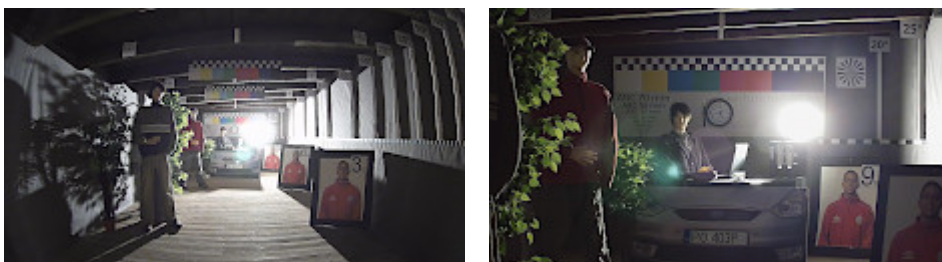

OUR OPINIONS

- The "Starlight" series cameras provide a clear color image even at very poor lighting.