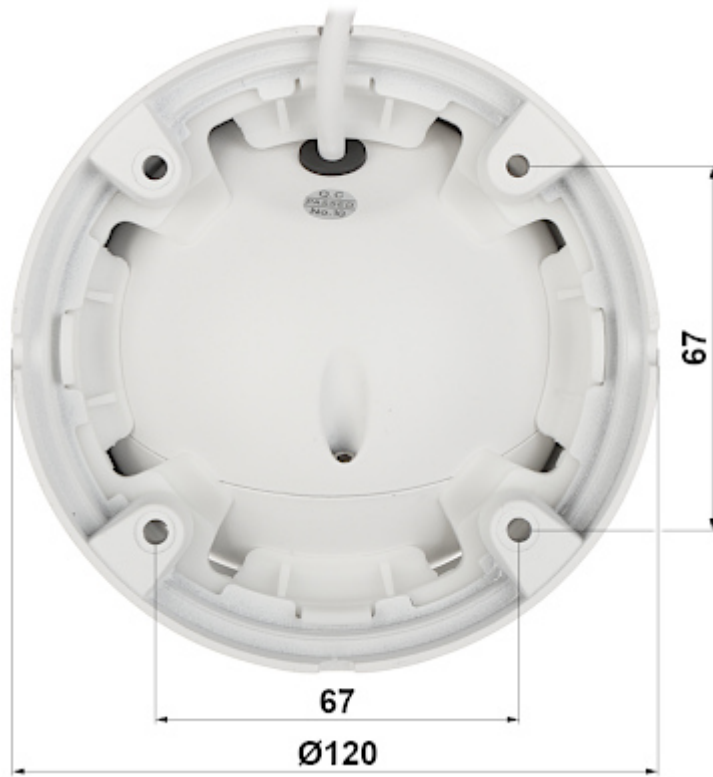

PRESENTATION

Camera is out from clamping ring:

DELTA-OPTI Monika Matysiak; <https://www.delta.poznan.pl>
POL; 60-713 Poznań; Graniczna 10
e-mail: delta-opti@delta.poznan.pl; tel: +(48) 61 864 69 60

Mounting side view:

Camera connectors:

In the kit:

OUR TESTS

Camera image at artificial illumination (about 30Lux):

Camera image at night conditions with internal built-in IR illuminator on:

Camera image at direct strong light opposite to camera: