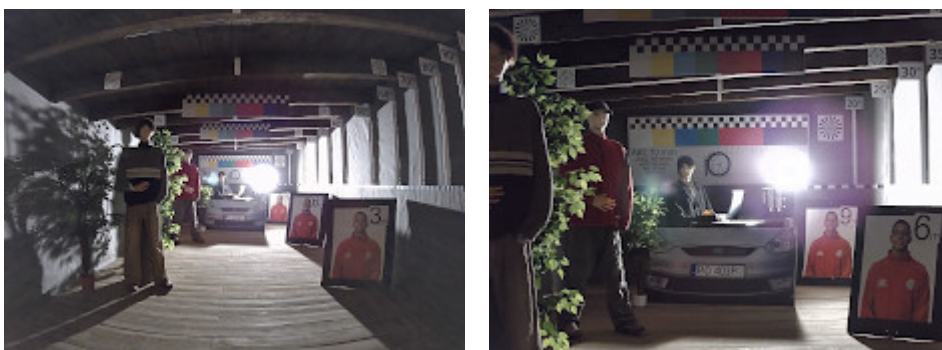

Camera connectors:

In the kit:

OUR TESTS

Camera image at artificial illumination (about 30Lux):

Camera image at night conditions with internal built-in IR illuminator on:

Camera image at direct strong light opposite to camera: