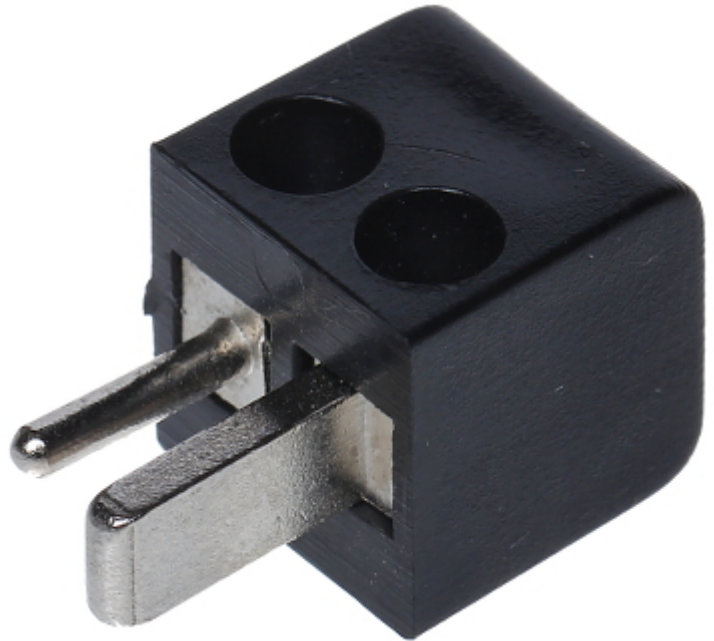

Code: WG2/KAT

ANGULAR SPEAKER PLUG **WG2/KAT**

Net: **0.23 EUR** Gross: **0.23 EUR**

Angular speaker plug, twist-on.

SPECIFICATION

Connector type:	plug / screw terminals
Material:	PET / Metal
Color:	Black
Application:	Speaker cable
Weight:	0.002 kg
Dimensions:	18.5 x 11 x 11 mm
Guarantee:	2 years

PRESENTATION

Plug terminated on the cable:

DELTA-OPTI Monika Matysiak; <https://www.delta.poznan.pl>
POL; 60-713 Poznań; Graniczna 10
e-mail: delta-opti@delta.poznan.pl; tel: +(48) 61 864 69 60

Device is available in two versions depending on delivery (it is not subject to selection):