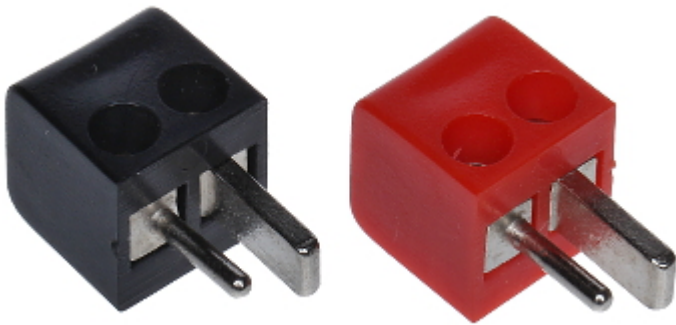

Code: WG2/KAT

ANGULAR SPEAKER PLUG **WG2/KAT**

Net: **0.23 EUR** Gross: **0.23 EUR**

Angular speaker plug, twist-on.

SPECIFICATION

Connector type:	plug / screw terminals
Material:	PET / Metal
Color:	Black
Application:	Speaker cable
Weight:	0.002 kg
Dimensions:	18.5 x 11 x 11 mm
Guarantee:	2 years

PRESENTATION

Plug terminated on the cable:

DELTA-OPTI Monika Matysiak; <https://www.delta.poznan.pl>
POL; 60-713 Poznań; Graniczna 10
e-mail: delta-opti@delta.poznan.pl; tel: +(48) 61 864 69 60

Device is available in two versions depending on delivery (it is not subject to selection):