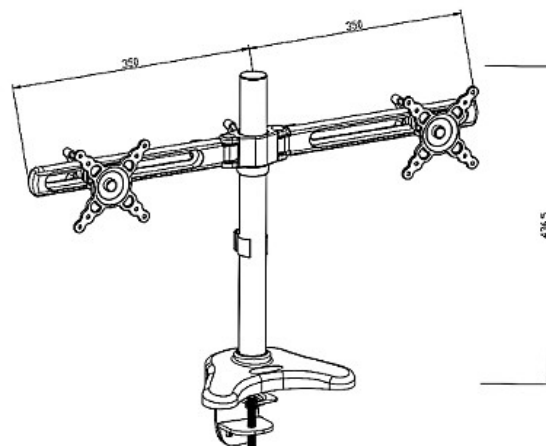

### SPECIFICATION

Mounting standard:	VESA 75, VESA 100
Screen size range:	10 " ... 24 "
Bearing capacity:	8 kg
Color:	Silver
Tilt adjustment:	-10 ° ... 10 °
Horizontal rotation:	-45 ° ... 90 °
Rotation in the plane of the screen:	-10 ° ... 10 °
Dimensions:	700 x 610 x 115 mm
Weight:	3.02 kg
Manufacturer / Brand:	DAHUA
Guarantee:	<b>3 years</b>

Rear view:

Side view:

Mounting view:

Dimensions:

In the kit: