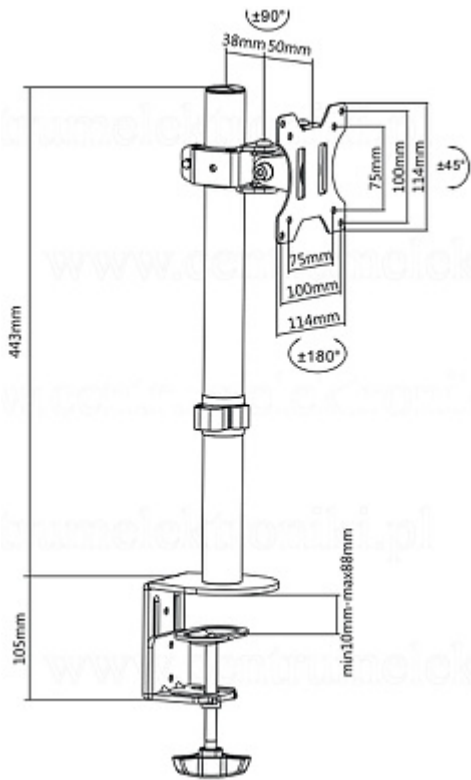

Example of application: