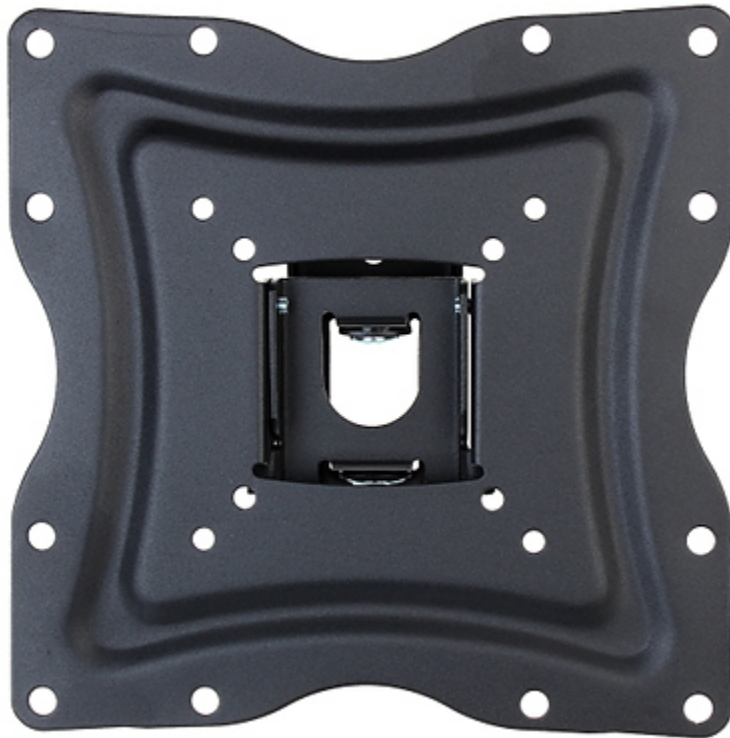

Code: AX-FLEXI-SLIM

## TV OR MONITOR MOUNT **AX-FLEXI-SLIM** OPTICUM

Net: **5.14 EUR** Gross: **6.32 EUR**

The AX-FLEXI-SLIM mount has been designed to place a modern LCD monitor on a wall.  
The mount enables easy tilt adjustment and horizontal rotation.

### SPECIFICATION

Mounting standard:	VESA 75, 100, 200 x 100, 200
Screen size range:	13 " ... 42 "
Bearing capacity:	25 kg
Distance from mounting surface:	56 mm - from wall
Color:	Black
Tilt adjustment:	-5 ° ... 15 °
Horizontal rotation:	-60 ° ... 60 °
Rotation in the plane of the screen:	—
Weight:	0.8 kg
Dimensions:	220 x 220 x 56 mm
Manufacturer / Brand:	OPTICUM
Guarantee:	2 years

Front view:

Side view:

Wall mounting side view:

Possibility of mount adjustment:

In the kit: