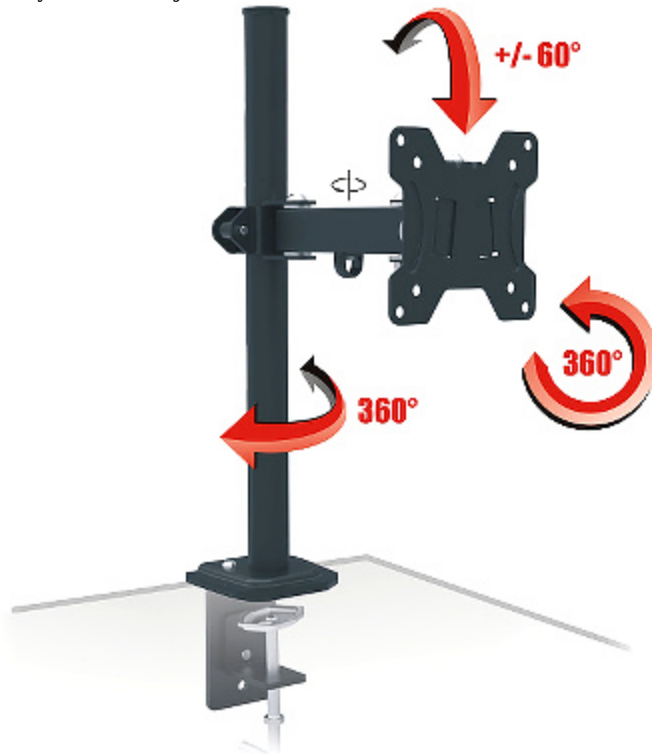

## MONITOR DESK MOUNT **AX-PIXEL-SINGLE** RED EAGLE

Net: **13.41 EUR** Gross: **16.49 EUR**

The AX-PIXEL-SINGLE mount allows to install the LCD monitor to desk or other flat surfaces. The mount enables easy tilt adjustment and horizontal rotation.

### SPECIFICATION

Mounting standard:	VESA 100 x 100, 75 x 75
Screen size range:	13 " ... 27 "
Bearing capacity:	8 kg
Color:	Black
Tilt adjustment:	-60 ° ... 60 °
Horizontal rotation:	360 °
Rotation in the plane of the screen:	360 °
Main features:	<ul style="list-style-type: none"><li>• Mount tube length 40 cm</li><li>• Distance 17 cm in the bolt axis</li></ul>
Weight:	2.07 kg
Dimensions:	515 x 262 x 117 mm
Manufacturer / Brand:	RED EAGLE
Guarantee:	2 years

Alternative mounting:

Possibility of mount adjustment:

In the kit: