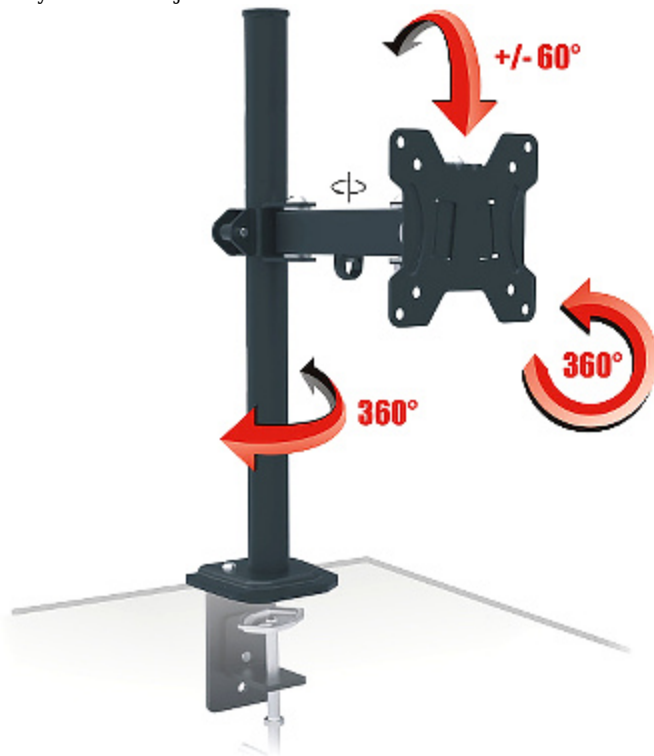

Possibility of mount adjustment: