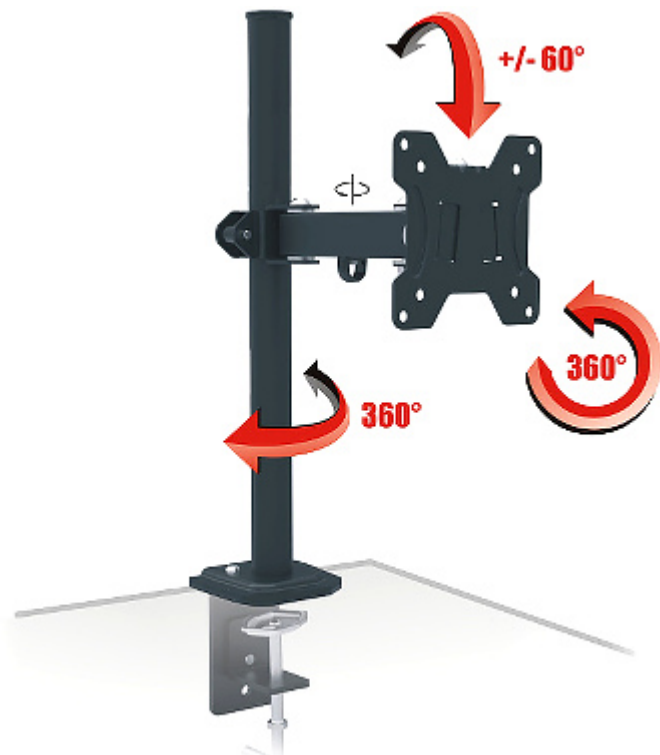

Code: AX-PIXEL-SINGLE

MONITOR DESK MOUNT **AX-PIXEL-SINGLE** RED EAGLE

Net: **16.83 EUR** Gross: **20.70 EUR**

The AX-PIXEL-SINGLE mount allows to install the LCD monitor to desk or other flat surfaces. The mount enables easy tilt adjustment and horizontal rotation.

SPECIFICATION

Mounting standard:	VESA 100 x 100, 75 x 75
Screen size range:	13 " ... 27 "
Bearing capacity:	8 kg
Color:	Black
Tilt adjustment:	-60 ° ... 60 °
Horizontal rotation:	360 °
Rotation in the plane of the screen:	360 °
Main features:	<ul style="list-style-type: none">• Mount tube length 40 cm• Distance 17 cm in the bolt axis
Weight:	2.07 kg
Dimensions:	515 x 262 x 117 mm
Manufacturer / Brand:	RED EAGLE
Guarantee:	2 years

In the kit:

PACKAGE

Dimensions (L x W x H): 0x0x0 mm	Gross Weight: 0 kg
----------------------------------	--------------------