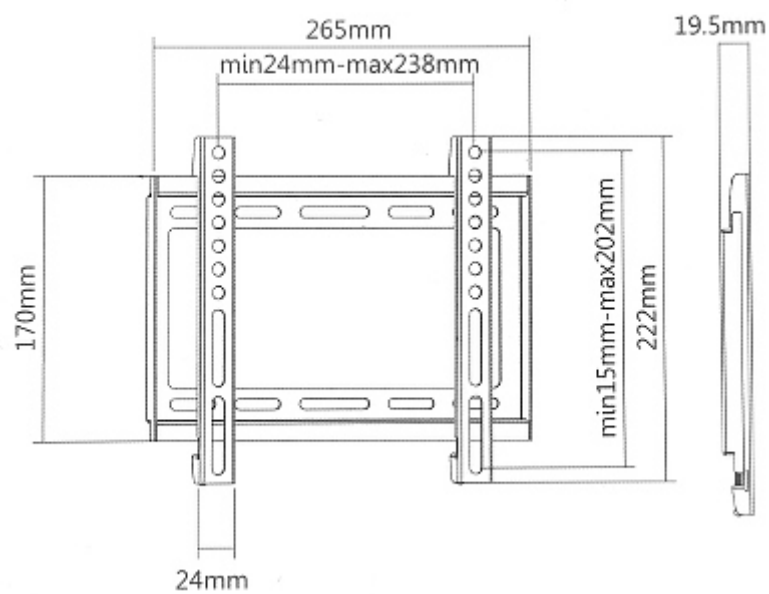

SPECIFICATION

Mounting standard:	VESA : 50, 75, 100, 200 x 100, 200
Screen size range:	23 " ... 42 "
Bearing capacity:	35 kg
Distance from mounting surface:	19.5 mm
Color:	Black
Tilt adjustment:	—
Horizontal rotation:	—
Rotation in the plane of the screen:	—
Weight:	0.422 kg
Dimensions:	265 x 222 x 19.5 mm
Manufacturer / Brand:	BRATECK
Guarantee:	2 years

PRESENTATION

DELTA-OPTI Monika Matysiak; <https://www.delta.poznan.pl>
POL; 60-713 Poznań; Graniczna 10
e-mail: delta-opti@delta.poznan.pl; tel: +(48) 61 864 69 60

Front view:

Side view:

Wall mounting side view:

Dimensions:

In the kit: