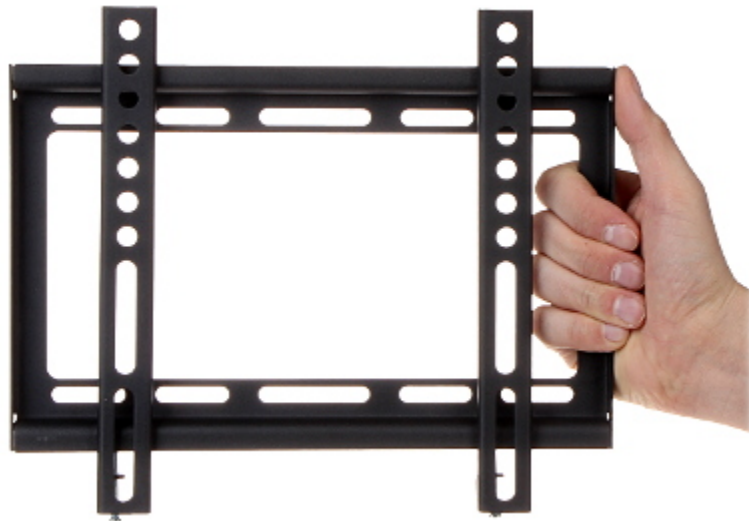

Front view: