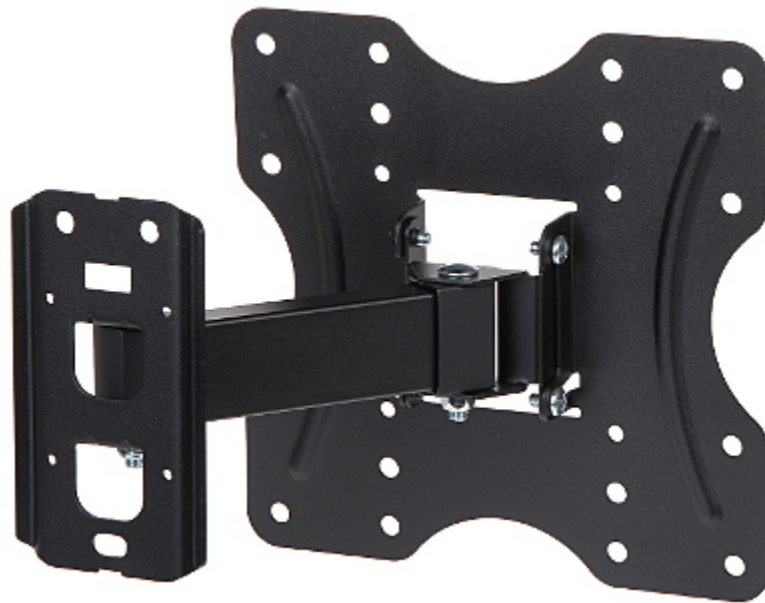

Code: BRATECK-KLA27-221

## MONITOR MOUNT **BRATECK-KLA27-221**

Net: **40.90 PLN** Gross: **50.31 PLN**

The BRATECK-KLA27-221 mount has been designed to place a modern LCD monitor on a wall. Maximal load capacity is 30 kg.

### SPECIFICATION

Mounting standard:	VESA : 100, 200x100, 200
Screen size range:	23 " ... 42 "
Bearing capacity:	30 kg
Distance from mounting surface:	56 ... 205 mm
Tilt adjustment:	-10 ° ... 3 °
Horizontal rotation:	-90 ° ... 90 °
Rotation in the plane of the screen:	—
Color:	Black
Dimensions:	230 x 230 x (56 ... 205) mm
Weight:	1.17 kg
Manufacturer / Brand:	BRATECK
Guarantee:	2 years

Wall mounting side view:

Side view:

Bracket dimensions:

In the kit: