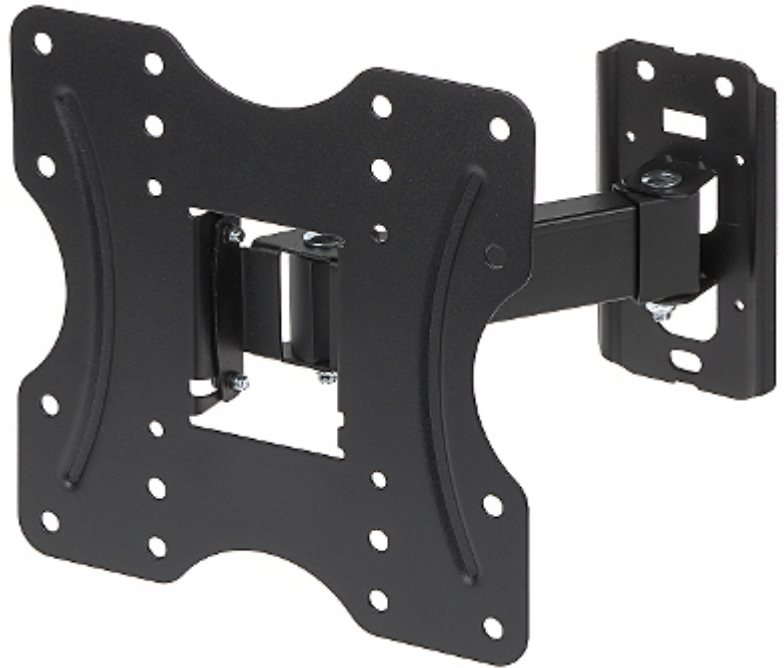

Code: BRATECK-KLA27-221

## MONITOR MOUNT **BRATECK-KLA27-221**

Net: **40.90 PLN** Gross: **50.31 PLN**

The BRATECK-KLA27-221 mount has been designed to place a modern LCD monitor on a wall. Maximal load capacity is 30 kg.

### SPECIFICATION

Mounting standard:	VESA : 100, 200x100, 200
Screen size range:	23 " ... 42 "
Bearing capacity:	30 kg
Distance from mounting surface:	56 ... 205 mm
Tilt adjustment:	-10 ° ... 3 °
Horizontal rotation:	-90 ° ... 90 °
Rotation in the plane of the screen:	—
Color:	Black
Dimensions:	230 x 230 x (56 ... 205) mm
Weight:	1.17 kg
Manufacturer / Brand:	BRATECK
Guarantee:	2 years

Wall mounting side view:

Side view:

Bracket dimensions:

In the kit: