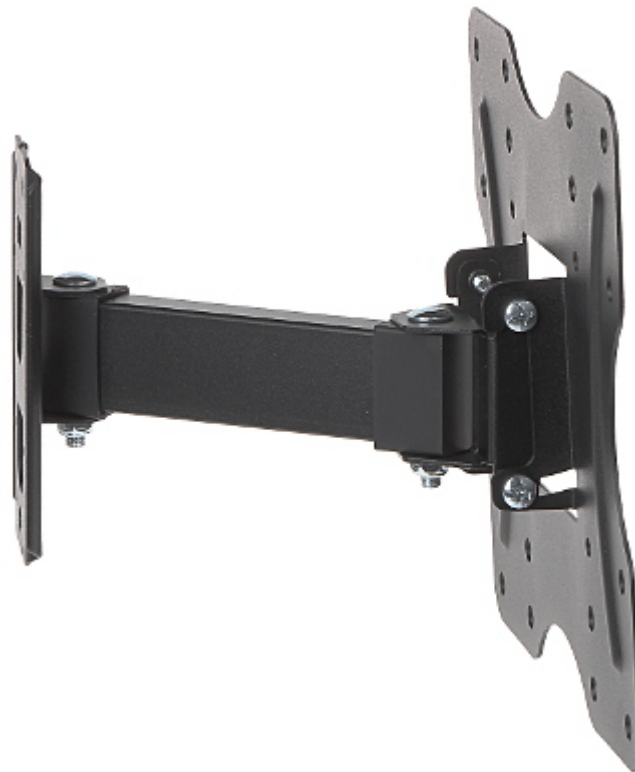

Code: BRATECK-KLA27-221

## MONITOR MOUNT **BRATECK-KLA27-221**

Net: **40.90 PLN** Gross: **50.31 PLN**

The BRATECK-KLA27-221 mount has been designed to place a modern LCD monitor on a wall. Maximal load capacity is 30 kg.

### SPECIFICATION

Mounting standard:	VESA : 100, 200x100, 200
Screen size range:	23 " ... 42 "
Bearing capacity:	30 kg
Distance from mounting surface:	56 ... 205 mm
Tilt adjustment:	-10 ° ... 3 °
Horizontal rotation:	-90 ° ... 90 °
Rotation in the plane of the screen:	—
Color:	Black
Dimensions:	230 x 230 x (56 ... 205) mm
Weight:	1.17 kg
Manufacturer / Brand:	BRATECK
Guarantee:	2 years

Wall mounting side view:

Side view:

Bracket dimensions:

In the kit: