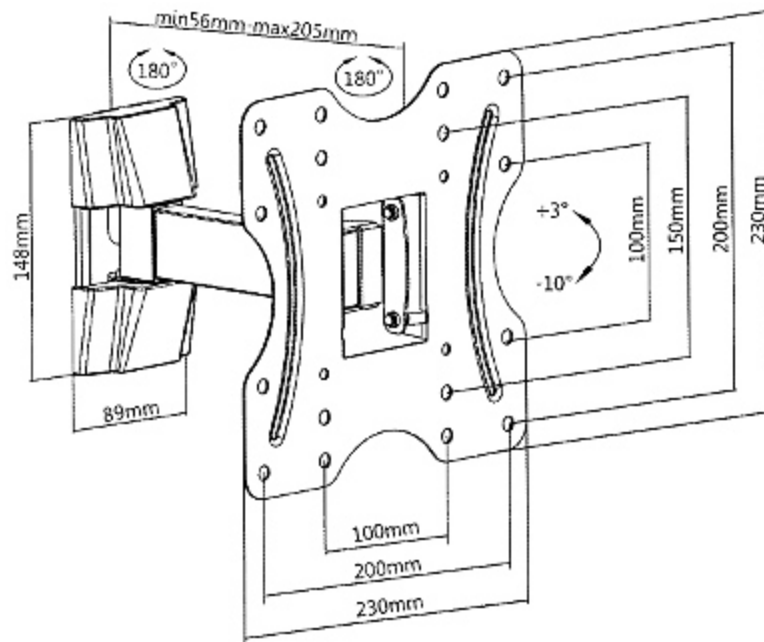

### SPECIFICATION

Mounting standard:	VESA : 100, 200x100, 200
Screen size range:	23 " ... 42 "
Bearing capacity:	30 kg
Distance from mounting surface:	56 ... 205 mm
Tilt adjustment:	-10 ° ... 3 °
Horizontal rotation:	-90 ° ... 90 °
Rotation in the plane of the screen:	—
Color:	Black
Dimensions:	230 x 230 x (56 ... 205) mm
Weight:	1.17 kg
Manufacturer / Brand:	BRATECK
Guarantee:	2 years

Wall mounting side view:

Side view:

Bracket dimensions:

In the kit: