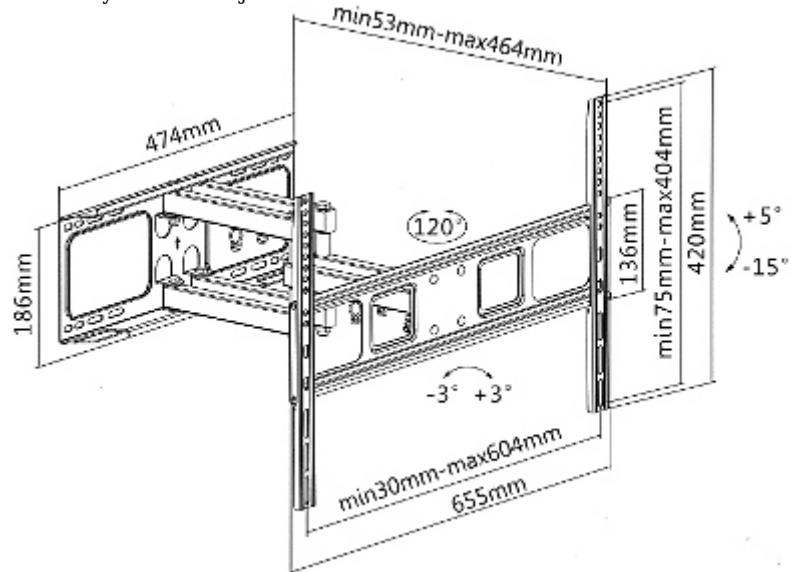

Mounting standard:	VESA : 75, 100, 200, 300, 400x200, 400, 600x200, 600x400
Screen size range:	37 " ... 70 "
Bearing capacity:	40 kg
Distance from mounting surface:	53 ... 464 mm
Color:	Black
Tilt adjustment:	-15 ° ... 5 °
Horizontal rotation:	-60 ° ... 60 °
Rotation in the plane of the screen:	-3 ° ... 3 °
Weight:	4.72 kg
Dimensions:	655 x 420 x (53 ... 464) mm
Manufacturer / Brand:	BRATECK
Guarantee:	2 years

PRESENTATION

Side view:

DELTA-OPTI Monika Matysiak; <https://www.delta.poznan.pl>
POL; 60-713 Poznań; Graniczna 10
e-mail: delta-opti@delta.poznan.pl; tel: +(48) 61 864 69 60

Wall mounting side view:

Possibility of mount adjustment: