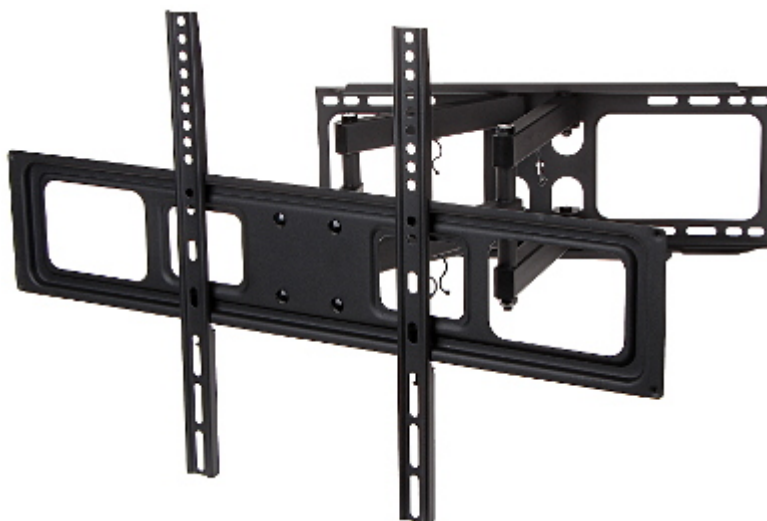

Code: BRATECK-LPA52-466

TV OR MONITOR MOUNT **BRATECK-LPA52-466**

Net: **25.92 EUR** Gross: **31.88 EUR**

The mount enables easy tilt adjustment and horizontal rotation. Maximal load capacity is 40 kg.

SPECIFICATION

Mounting standard:	VESA : 75, 100, 200, 300, 400x200, 400, 600x200, 600x400
Screen size range:	37 " ... 70 "
Bearing capacity:	40 kg
Distance from mounting surface:	53 ... 464 mm
Color:	Black
Tilt adjustment:	-15 ° ... 5 °
Horizontal rotation:	-60 ° ... 60 °
Rotation in the plane of the screen:	-3 ° ... 3 °
Weight:	4.72 kg
Dimensions:	655 x 420 x (53 ... 464) mm
Manufacturer / Brand:	BRATECK
Guarantee:	2 years

PRESENTATION

Side view:

DELTA-OPTI Monika Matysiak; <https://www.delta.poznan.pl>
POL; 60-713 Poznań; Graniczna 10
e-mail: delta-opti@delta.poznan.pl; tel: +(48) 61 864 69 60

Wall mounting side view:

Possibility of mount adjustment: