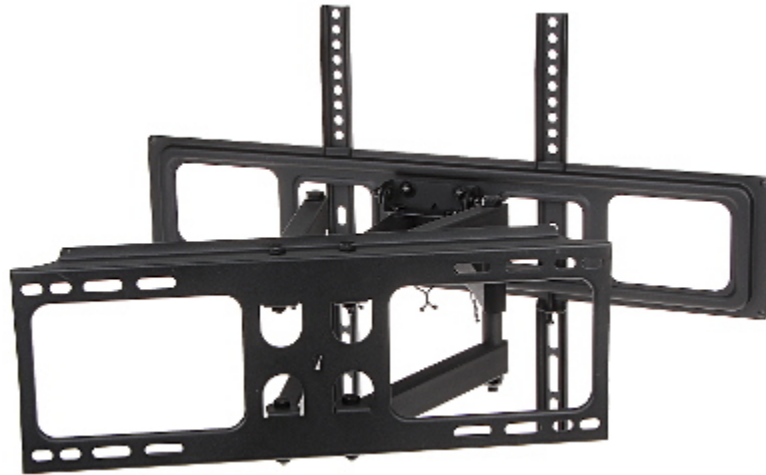

Code: BRATECK-LPA52-466

TV OR MONITOR MOUNT **BRATECK-LPA52-466**

Net: **25.92 EUR** Gross: **31.88 EUR**

The mount enables easy tilt adjustment and horizontal rotation. Maximal load capacity is 40 kg.

SPECIFICATION

Mounting standard:	VESA : 75, 100, 200, 300, 400x200, 400, 600x200, 600x400
Screen size range:	37 " ... 70 "
Bearing capacity:	40 kg
Distance from mounting surface:	53 ... 464 mm
Color:	Black
Tilt adjustment:	-15 ° ... 5 °
Horizontal rotation:	-60 ° ... 60 °
Rotation in the plane of the screen:	-3 ° ... 3 °
Weight:	4.72 kg
Dimensions:	655 x 420 x (53 ... 464) mm
Manufacturer / Brand:	BRATECK
Guarantee:	2 years

PRESENTATION

Side view:

DELTA-OPTI Monika Matysiak; <https://www.delta.poznan.pl>
POL; 60-713 Poznań; Graniczna 10
e-mail: delta-opti@delta.poznan.pl; tel: +(48) 61 864 69 60

Wall mounting side view:

Possibility of mount adjustment: