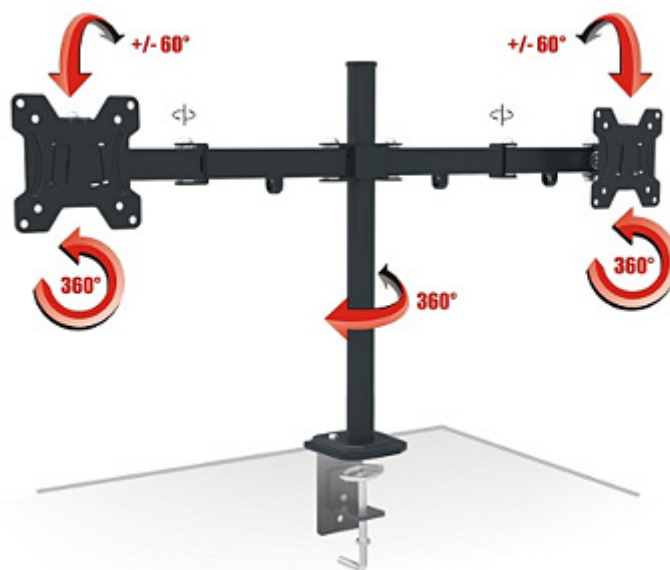

Possibility of mount adjustment: