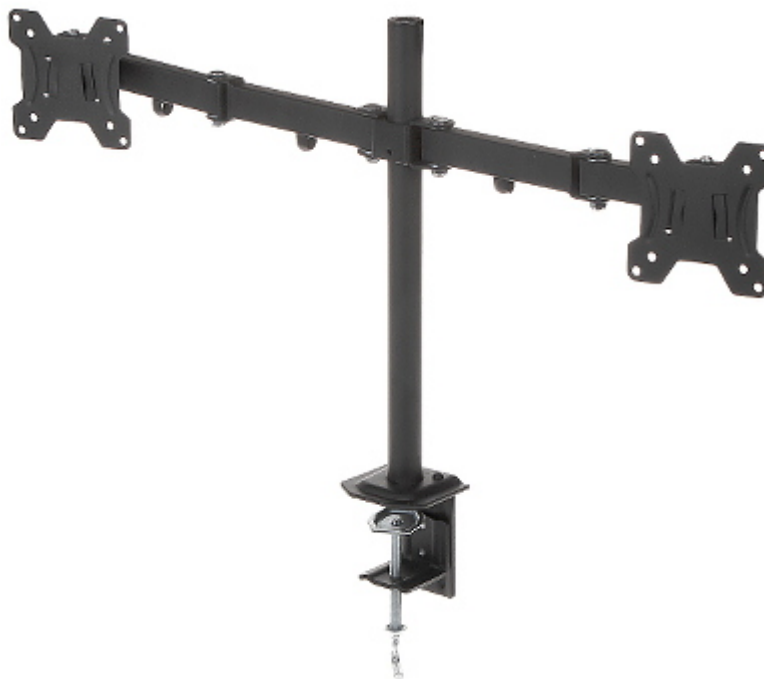

Code: AX-PIXEL-TWIN

## MONITORS DESK MOUNT **AX-PIXEL-TWIN** RED EAGLE

Net: 99.00 PLN Gross: 121.77 PLN

The AX-PIXEL-TWIN is a mount allowing to install two LCD monitors to the desk or other flat surfaces. The mount enables easy tilt adjustment and horizontal rotation.

### SPECIFICATION

Mounting standard:	VESA 75, 100
Screen size range:	13 " ... 27 "
Bearing capacity:	2 x 8 kg
Tilt adjustment:	-60 ° ... 60 °
Horizontal rotation:	360 °
Rotation in the plane of the screen:	360 °
Color:	Black
Dimensions:	805 x 518 x 100 mm
Weight:	2.99 kg
Manufacturer / Brand:	RED EAGLE
Guarantee:	2 years