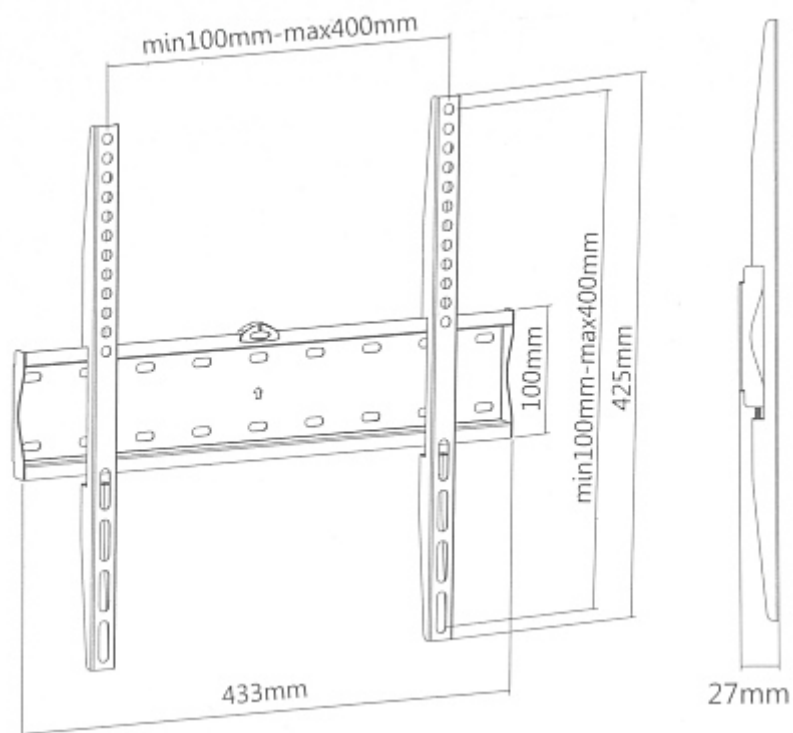

Code: BRATECK-KL21G-44F

MONITOR MOUNT **BRATECK-KL21G-44F**

Net: **31.00 PLN** Gross: **38.13 PLN**

The BRATECK-KL21G-44F mount has been designed to place a modern LCD monitor on a wall. Maximal load capacity is 40 kg.

SPECIFICATION

Mounting standard:	VESA : 100, 200 x 100, 200, 300, 400 x 200, 400
Screen size range:	32 " ... 55 "
Bearing capacity:	40 kg
Distance from mounting surface:	27 mm
Color:	Black
Tilt adjustment:	—
Horizontal rotation:	—
Rotation in the plane of the screen:	—
Weight:	1 kg
Dimensions:	433 x 425 x 27 mm
Manufacturer / Brand:	BRATECK
Guarantee:	2 years

PRESENTATION

DELTA-OPTI Monika Matysiak; <https://www.delta.poznan.pl>
POL; 60-713 Poznań; Graniczna 10
e-mail: delta-opti@delta.poznan.pl; tel: +(48) 61 864 69 60

Rear view:

Bracket dimensions:

In the kit: