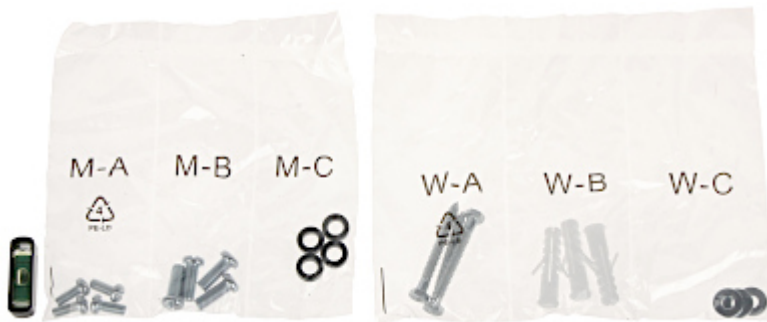

SPECIFICATION

Mounting standard:	VESA : 100, 200, 200x100
Screen size range:	23 " ... 43 "
Bearing capacity:	30 kg
Distance from mounting surface:	56 ... 204 mm
Tilt adjustment:	-8° ... 5°
Horizontal rotation:	-90° ... 90°
Rotation in the plane of the screen:	—
Color:	Black
Dimensions:	230 x 230 x (56 ... 205) mm
Weight:	1.03 kg
Manufacturer / Brand:	BRATECK
Guarantee:	2 years

PRESENTATION

Wall mounting side view:

DELTA-OPTI Monika Matysiak; <https://www.delta.poznan.pl>
POL; 60-713 Poznań; Graniczna 10
e-mail: delta-opti@delta.poznan.pl; tel: +(48) 61 864 69 60

Side view:

Bracket dimensions:

In the kit:

PACKAGE

Dimensions (L x W x H): 0x0x0 mm	Gross Weight: 0 kg
----------------------------------	--------------------