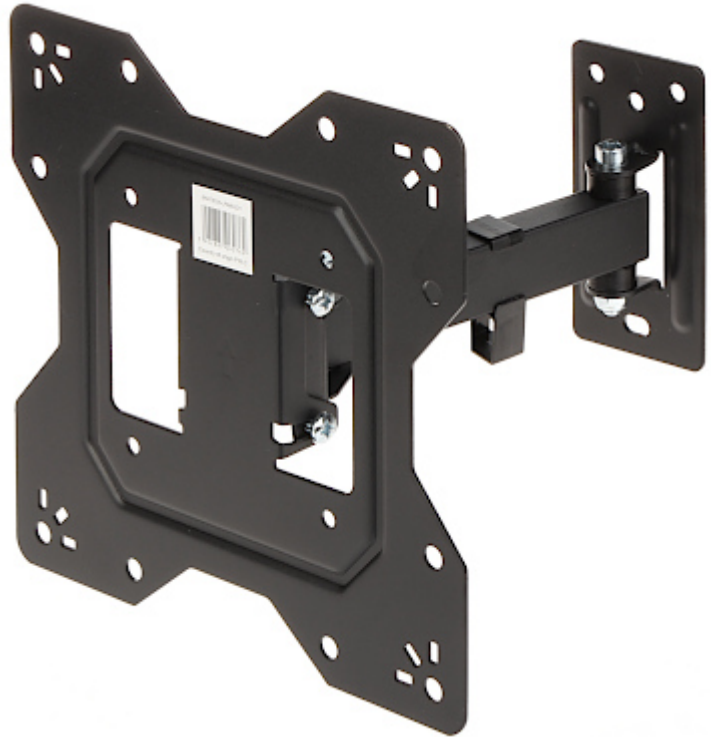

Code: BRATECK-LPA68-221

TV OR MONITOR MOUNT **BRATECK-LPA68-221**

Net: **7.12 EUR** Gross: **7.12 EUR**

The BRATECK-LPA68-221 mount is intended for hanging a TV or LCD / OLED monitor on the wall.

It allows to easy adjustment of tilt in the range of -8° ... $+5^{\circ}$ and horizontal rotation in the range of $\pm 90^{\circ}$.

SPECIFICATION

Mounting standard:	VESA : 100, 200, 200x100
Screen size range:	23 " ... 43 "
Bearing capacity:	30 kg
Distance from mounting surface:	56 ... 204 mm
Tilt adjustment:	-8° ... 5°
Horizontal rotation:	-90° ... 90°
Rotation in the plane of the screen:	—
Color:	Black
Dimensions:	230 x 230 x (56 ... 205) mm
Weight:	1.03 kg
Manufacturer / Brand:	BRATECK
Guarantee:	2 years

PRESENTATION

Wall mounting side view:

DELTA-OPTI Monika Matysiak; <https://www.delta.poznan.pl>
POL; 60-713 Poznań; Graniczna 10
e-mail: delta-opti@delta.poznan.pl; tel: +(48) 61 864 69 60

Side view:

Bracket dimensions: