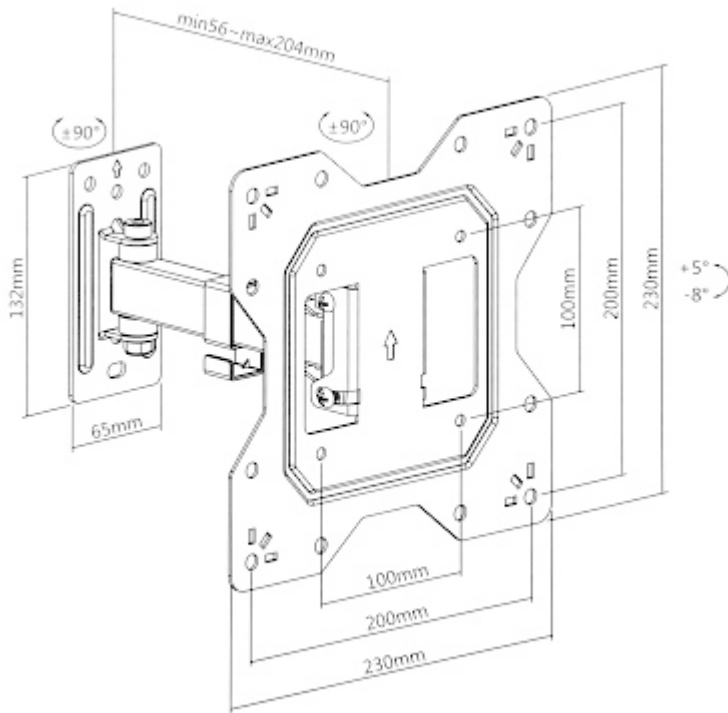

Code: BRATECK-LPA68-221

TV OR MONITOR MOUNT **BRATECK-LPA68-221**

Net: **7.12 EUR** Gross: **7.12 EUR**

The BRATECK-LPA68-221 mount is intended for hanging a TV or LCD / OLED monitor on the wall.

It allows to easy adjustment of tilt in the range of -8° ... $+5^{\circ}$ and horizontal rotation in the range of $\pm 90^{\circ}$.

SPECIFICATION

Mounting standard:	VESA : 100, 200, 200x100
Screen size range:	23 " ... 43 "
Bearing capacity:	30 kg
Distance from mounting surface:	56 ... 204 mm
Tilt adjustment:	-8° ... 5°
Horizontal rotation:	-90° ... 90°
Rotation in the plane of the screen:	—
Color:	Black
Dimensions:	230 x 230 x (56 ... 205) mm
Weight:	1.03 kg
Manufacturer / Brand:	BRATECK
Guarantee:	2 years

PRESENTATION

Wall mounting side view:

DELTA-OPTI Monika Matysiak; <https://www.delta.poznan.pl>
POL; 60-713 Poznań; Graniczna 10
e-mail: delta-opti@delta.poznan.pl; tel: +(48) 61 864 69 60

Side view:

Bracket dimensions:

In the kit:

PACKAGE

Dimensions (L x W x H): 0x0x0 mm	Gross Weight: 0 kg
----------------------------------	--------------------