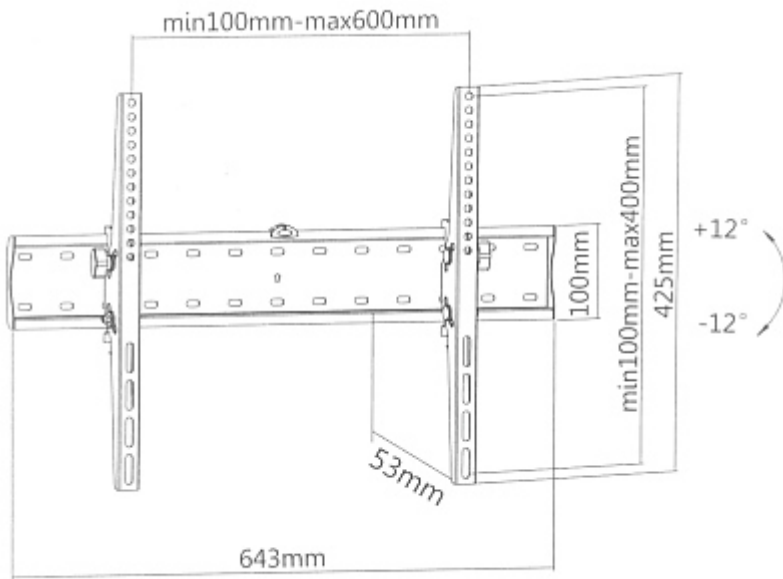

## TV OR MONITOR MOUNT **BRATECK-KL21G-46T**

Net: **15.66 EUR** Gross: **19.26 EUR**

The BRATECK-KL21G-46T mount is intended for hanging a TV or LCD / OLED monitor on the wall. Maximal load capacity is 40 kg.

### SPECIFICATION

Mounting standard:	VESA : 100, 200 x 100, 200, 300, 400 x 200, 400, 600 x 400
Screen size range:	37 " ... 70 "
Bearing capacity:	40 kg
Distance from mounting surface:	53 mm
Color:	Black
Tilt adjustment:	-12 ° ... 12 °
Horizontal rotation:	—
Rotation in the plane of the screen:	—
Weight:	1.74 kg
Dimensions:	643 x 425 x 53 mm
Manufacturer / Brand:	BRATECK
Guarantee:	2 years

Bracket dimensions:

In the kit: