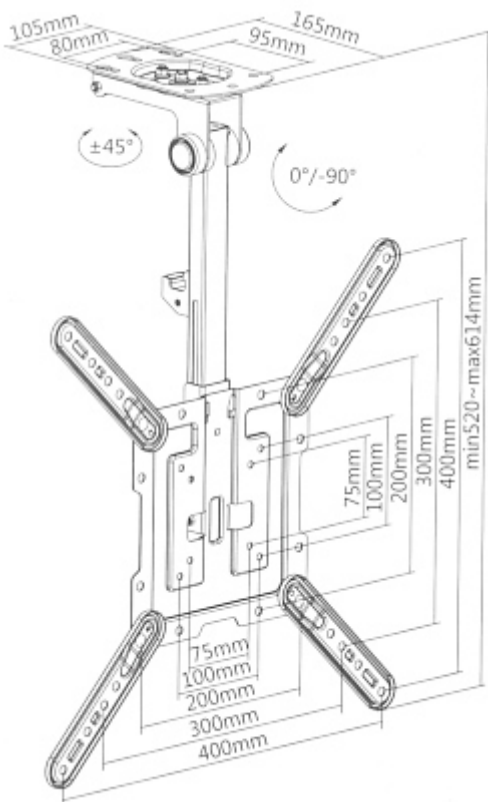

Code: BRATECK-LCD-CM344

TV OR MONITOR CEILING MOUNT **BRATECK-LCD-CM344**

Net: **16.60 EUR** Gross: **16.60 EUR**

Mount designed for ceiling mounting.

SPECIFICATION

Mounting standard:	VESA 75, 100, 100 x 200, 200, 200 x 300, 300, 200 x 400, 400
Screen size range:	23 " ... 55 "
Bearing capacity:	20 kg
Color:	Black
Tilt adjustment:	-90 ° ... 0 °
Horizontal rotation:	-45 ° ... 45 °
Rotation in the plane of the screen:	—
Main features:	<ul style="list-style-type: none">• Adjustable distance from the ceiling• Foldable design - screen and arm out of the way when not in use - space saving
Weight:	1.8 kg
Dimensions:	520 ... 614 x 435 x 165 mm
Manufacturer / Brand:	BRATECK
Guarantee:	2 years

PRESENTATION

DELTA-OPTI Monika Matysiak; <https://www.delta.poznan.pl>
POL; 60-713 Poznań; Graniczna 10
e-mail: delta-opti@delta.poznan.pl; tel: +(48) 61 864 69 60

Monitor mounting side view:

Rear view:

Example of application:

Dimensions:

In the kit:

PACKAGE

Dimensions (L x W x H): 0x0x0 mm	Gross Weight: 0 kg
----------------------------------	--------------------