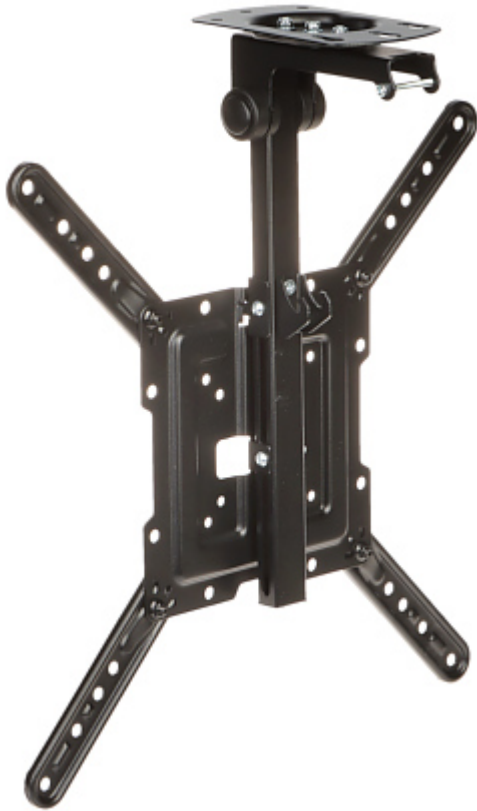

Code: BRATECK-LCD-CM344

TV OR MONITOR CEILING MOUNT **BRATECK-LCD-CM344**

Net: **16.60 EUR** Gross: **16.60 EUR**

Mount designed for ceiling mounting.

SPECIFICATION

Mounting standard:	VESA 75, 100, 100 x 200, 200, 200 x 300, 300, 200 x 400, 400
Screen size range:	23 " ... 55 "
Bearing capacity:	20 kg
Color:	Black
Tilt adjustment:	-90 ° ... 0 °
Horizontal rotation:	-45 ° ... 45 °
Rotation in the plane of the screen:	—
Main features:	<ul style="list-style-type: none">• Adjustable distance from the ceiling• Foldable design - screen and arm out of the way when not in use - space saving
Weight:	1.8 kg
Dimensions:	520 ... 614 x 435 x 165 mm
Manufacturer / Brand:	BRATECK
Guarantee:	2 years

PRESENTATION

DELTA-OPTI Monika Matysiak; <https://www.delta.poznan.pl>
POL; 60-713 Poznań; Graniczna 10
e-mail: delta-opti@delta.poznan.pl; tel: +(48) 61 864 69 60

Monitor mounting side view:

Rear view:

Example of application:

Dimensions:

In the kit:

PACKAGE

Dimensions (L x W x H): 0x0x0 mm	Gross Weight: 0 kg
----------------------------------	--------------------