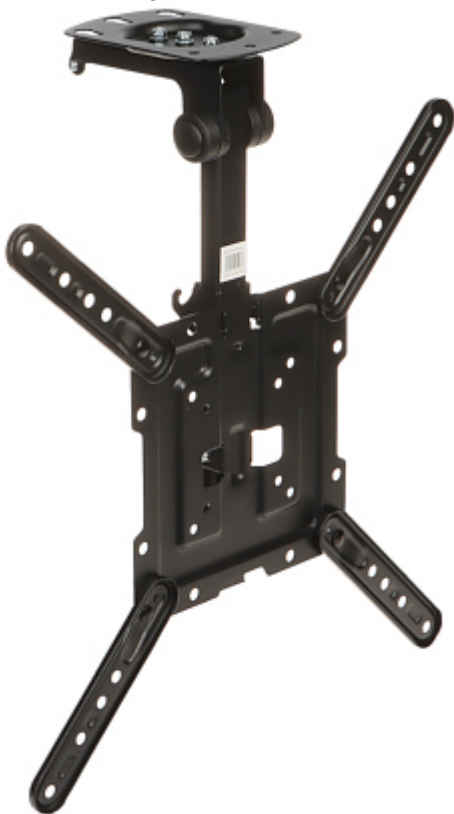

Code: BRATECK-LCD-CM344

TV OR MONITOR CEILING MOUNT **BRATECK-LCD-CM344**

Net: **16.60 EUR** Gross: **16.60 EUR**

Mount designed for ceiling mounting.

SPECIFICATION

Mounting standard:	VESA 75, 100, 100 x 200, 200, 200 x 300, 300, 200 x 400, 400
Screen size range:	23 " ... 55 "
Bearing capacity:	20 kg
Color:	Black
Tilt adjustment:	-90 ° ... 0 °
Horizontal rotation:	-45 ° ... 45 °
Rotation in the plane of the screen:	—
Main features:	<ul style="list-style-type: none">• Adjustable distance from the ceiling• Foldable design - screen and arm out of the way when not in use - space saving
Weight:	1.8 kg
Dimensions:	520 ... 614 x 435 x 165 mm
Manufacturer / Brand:	BRATECK
Guarantee:	2 years

PRESENTATION

DELTA-OPTI Monika Matysiak; <https://www.delta.poznan.pl>
POL; 60-713 Poznań; Graniczna 10
e-mail: delta-opti@delta.poznan.pl; tel: +(48) 61 864 69 60

Monitor mounting side view:

Rear view:

Example of application:

Dimensions:

In the kit:

PACKAGE

Dimensions (L x W x H): 0x0x0 mm	Gross Weight: 0 kg
----------------------------------	--------------------