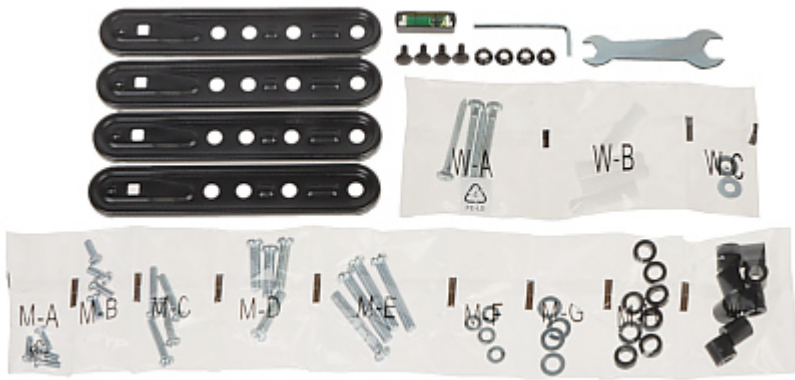

Code: BRATECK-LCD-CM344

TV OR MONITOR CEILING MOUNT **BRATECK-LCD-CM344**

Net: **16.60 EUR** Gross: **16.60 EUR**

Mount designed for ceiling mounting.

SPECIFICATION

Mounting standard:	VESA 75, 100, 100 x 200, 200, 200 x 300, 300, 200 x 400, 400
Screen size range:	23 " ... 55 "
Bearing capacity:	20 kg
Color:	Black
Tilt adjustment:	-90 ° ... 0 °
Horizontal rotation:	-45 ° ... 45 °
Rotation in the plane of the screen:	—
Main features:	<ul style="list-style-type: none">• Adjustable distance from the ceiling• Foldable design - screen and arm out of the way when not in use - space saving
Weight:	1.8 kg
Dimensions:	520 ... 614 x 435 x 165 mm
Manufacturer / Brand:	BRATECK
Guarantee:	2 years

Dimensions:

In the kit:

PACKAGE

Dimensions (L x W x H): 0x0x0 mm	Gross Weight: 0 kg
----------------------------------	--------------------