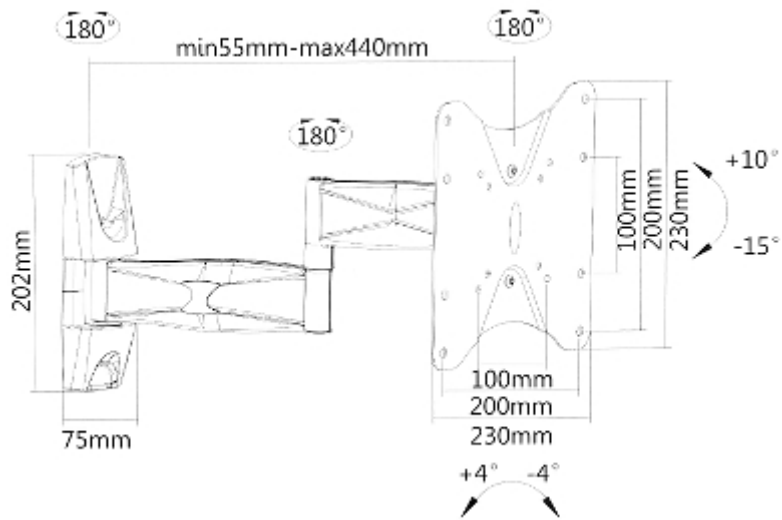

Possibility of mount adjustment: