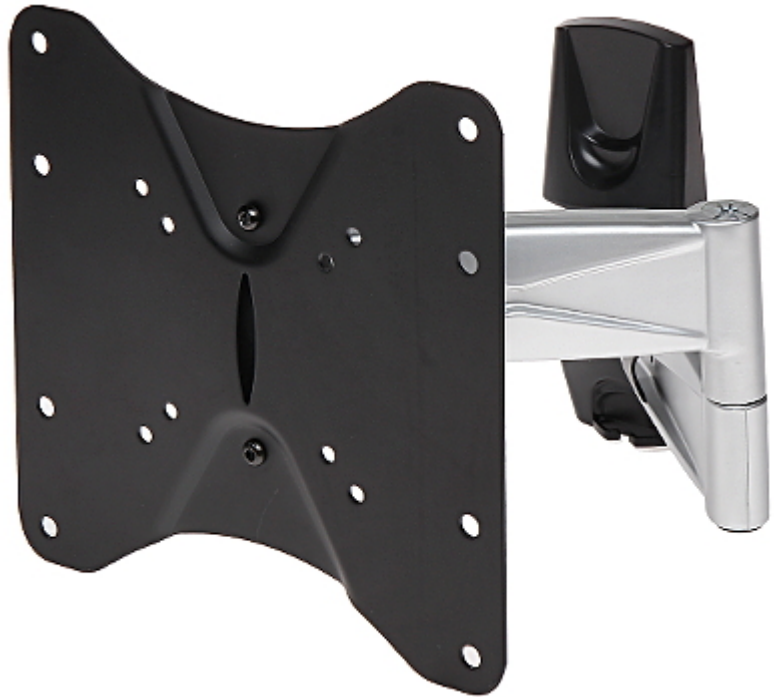

Code: BS-104

MONITOR MOUNT **BS-104**

Net: 20.92 USD Gross: 25.73 USD

The BS-104 wall mount has been designed to place a modern LCD or plasma monitor/television on a wall. The mount enables easy tilt adjustment and horizontal rotation. The GS mark ensures that the manufacturing process is continuously monitored, and the quality of the product is tested in accordance with the requirements for this GS mark. The GS abbreviation comes from the words "Geprüfte Sicherheit", which translates to "proven safety".

SPECIFICATION

Mounting standard:	VESA 75, 100, 200, 200x100
Screen size range:	17 " ... 37 "
Bearing capacity:	25 kg
Distance from mounting surface:	55 ... 440 mm from wall
Color:	Black
Certificates:	TÜV Rheinland
Tilt adjustment:	-10 ° ... 15 °
Horizontal rotation:	-90 ° ... 90 °
Rotation in the plane of the screen:	—
Dimensions:	230 x 230 x 440 mm
Weight:	2.308 kg
Guarantee:	2 years