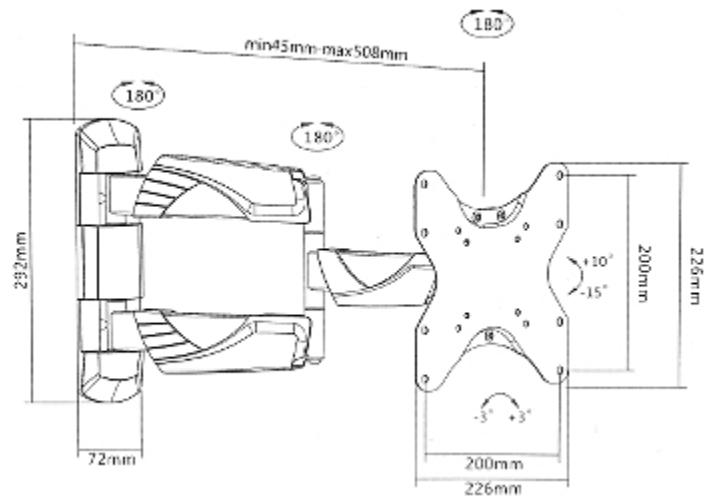

Code: BRATECK-LPA39-223

TV OR MONITOR MOUNT **BRATECK-LPA39-223**

Net: **26.69 EUR** Gross: **32.83 EUR**

The BRATECK-LPA39-223 mount is intended for hanging a TV or LCD / OLED monitor on the wall.

It allows to easy adjustment of tilt in the range of $\pm 15^\circ$ and to rotate the panel horizontally by the articulated arm with 3 swivels of 180° per each. It is possible to rotate the plane of the screen $\pm 3^\circ$.

SPECIFICATION

Mounting standard:	VESA 75, 100, 200x100, 200
Screen size range:	23 " ... 42 "
Bearing capacity:	35 kg
Distance from mounting surface:	45 ... 508 mm
Color:	Black
Tilt adjustment:	-15° ... 10°
Horizontal rotation:	-90° ... 90°
Rotation in the plane of the screen:	$\pm 3^\circ$
Dimensions:	226 x 229 x (45 ... 508) mm
Weight:	2.7 kg
Guarantee:	2 years

PRESENTATION

Wall mounting side view:

DELTA-OPTI Monika Matysiak; <https://www.delta.poznan.pl>
POL; 60-713 Poznań; Graniczna 10
e-mail: delta-opti@delta.poznan.pl; tel: +(48) 61 864 69 60

Bracket dimensions: