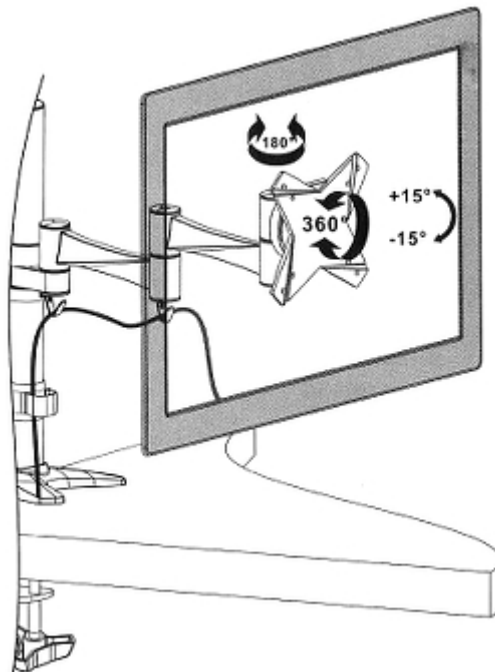

SPECIFICATION

Mounting standard:	VESA 75x75, 100x100
Screen size range:	13 " ... 23 "
Bearing capacity:	2 x 8 kg
Color:	Silver
Tilt adjustment:	-15 ° ... 15 °
Horizontal rotation:	180 °
Rotation in the plane of the screen:	360 °
Dimensions:	750 x 190 x 550 mm
Weight:	3.73 kg
Guarantee:	2 years

PRESENTATION

Rear view:

DELTA-OPTI Monika Matysiak; <https://www.delta.poznan.pl>
POL; 60-713 Poznań; Graniczna 10
e-mail: delta-opti@delta.poznan.pl; tel: +(48) 61 864 69 60

Side view:

Possibility of mount adjustment: