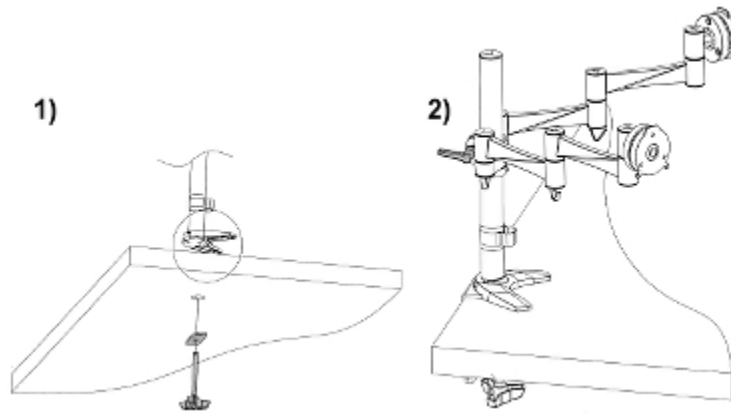

Mounting methods: