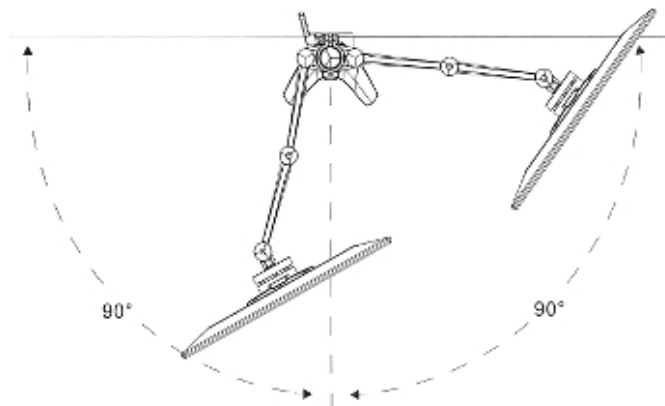

SPECIFICATION

Mounting standard:	VESA 75x75, 100x100
Screen size range:	13 " ... 23 "
Bearing capacity:	2 x 8 kg
Color:	Silver
Tilt adjustment:	-15 ° ... 15 °
Horizontal rotation:	180 °
Rotation in the plane of the screen:	360 °
Dimensions:	750 x 190 x 550 mm
Weight:	3.73 kg
Guarantee:	2 years

PRESENTATION

Rear view:

DELTA-OPTI Monika Matysiak; <https://www.delta.poznan.pl>
POL; 60-713 Poznań; Graniczna 10
e-mail: delta-opti@delta.poznan.pl; tel: +(48) 61 864 69 60

Side view:

Possibility of mount adjustment:

Mounting methods:

Example of application:

In the kit:

Package: