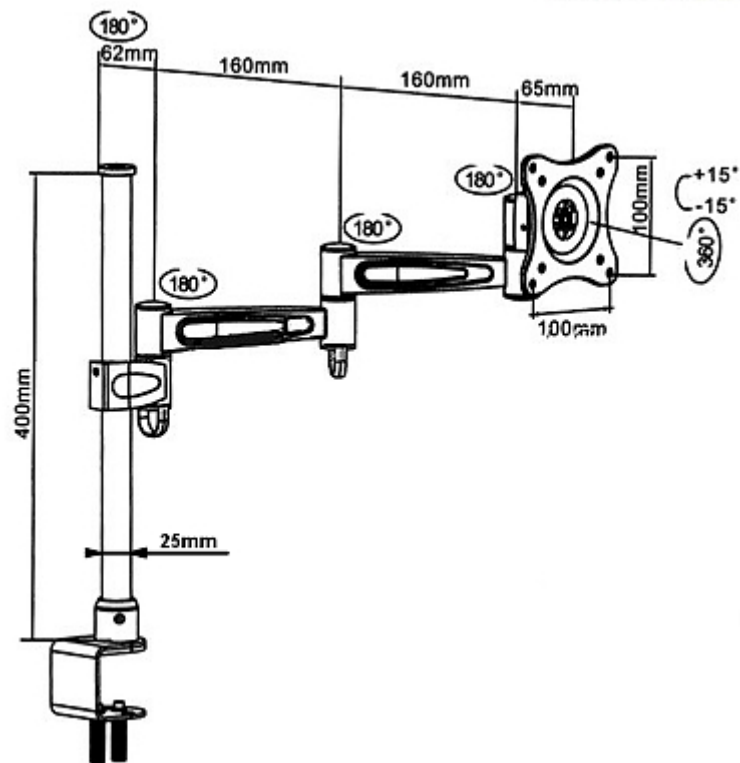

## MONITOR DESK MOUNT **MC-628**

Net: **28.81 EUR** Gross: **35.44 EUR**

The MC-628 mount allows to install the LCD monitor to desk or other flat surfaces. The mount enables easy tilt adjustment and horizontal rotation.

### SPECIFICATION

Mounting standard:	VESA 100x100, 75x75
Screen size range:	13 " ... 27 "
Bearing capacity:	15 kg
Color:	Silver / Black
Tilt adjustment:	-15 ° ... 15 °
Horizontal rotation:	180 °
Rotation in the plane of the screen:	360 °
Dimensions:	120 x 400 x 447 mm
Weight:	2.25 kg
Guarantee:	2 years

Dimensions:

Example of application:

In the kit: