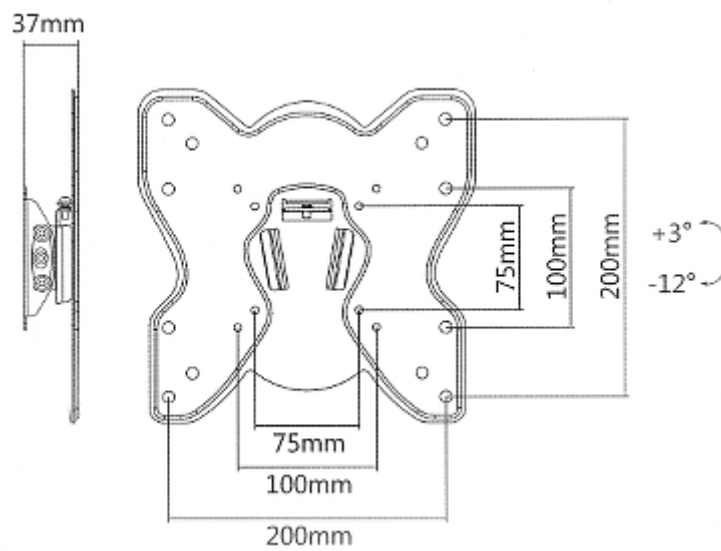

Code: BRATECK-KM20-22T

MONITOR MOUNT **BRATECK-KM20-22T**

Net: **4.38 EUR** Gross: **5.39 EUR**

The BRATECK-KM20-22T mount has been designed to place a modern LCD monitor on a wall. Maximal load capacity is 30 kg.

SPECIFICATION

Mounting standard:	VESA 75, 100, 200, 200x100
Screen size range:	23 " ... 42 "
Bearing capacity:	30 kg
Distance from mounting surface:	37 mm - from wall
Color:	Black
Tilt adjustment:	-12 ° ... 3 °
Horizontal rotation:	<input type="checkbox"/>
Rotation in the plane of the screen:	<input type="checkbox"/>
Weight:	0.85 kg
Dimensions:	230 x 230 x 58 mm
Guarantee:	2 years

PRESENTATION

DELTA-OPTI Monika Matysiak; <https://www.delta.poznan.pl>
POL; 60-713 Poznań; Graniczna 10
e-mail: delta-opti@delta.poznan.pl; tel: +(48) 61 864 69 60

Wall mounting side view:

Dimensions:

In the kit: