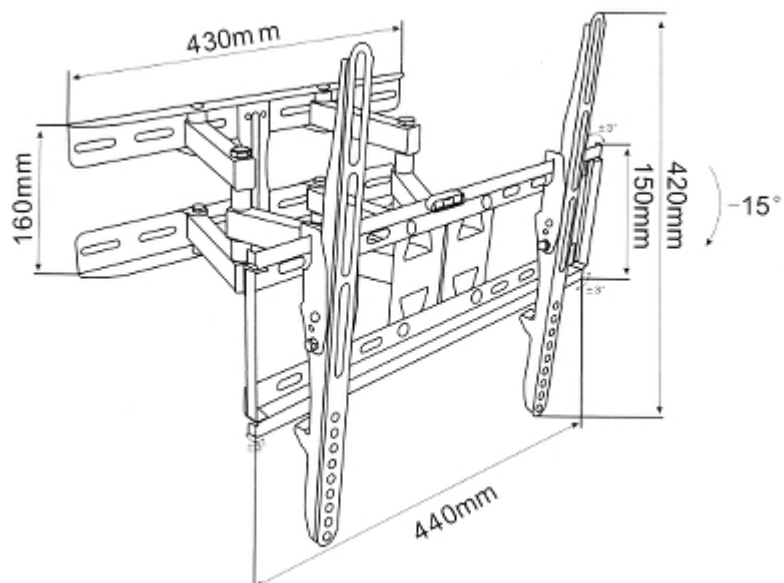

Code: NS-118

TV OR MONITOR MOUNT NS-118

Net: 18.68 EUR Gross: 22.98 EUR

The mount enables easy tilt adjustment and horizontal rotation. Maximal load capacity is 40 kg.

SPECIFICATION

Mounting standard:	max. VESA 400
Screen size range:	23 " ... 56 "
Bearing capacity:	40 kg
Distance from mounting surface:	70 ... 355 mm
Color:	Black
Tilt adjustment:	-15 ° ... 0 °
Horizontal rotation:	-60 ° ... 60 °
Rotation in the plane of the screen:	-3 ° ... 3 °
Weight:	4.024 kg
Dimensions:	440 x 420 x 70 ... 355 mm
Guarantee:	2 years

PRESENTATION

Side view:

Wall mounting side view:

Possibility of mount adjustment:

In the kit: