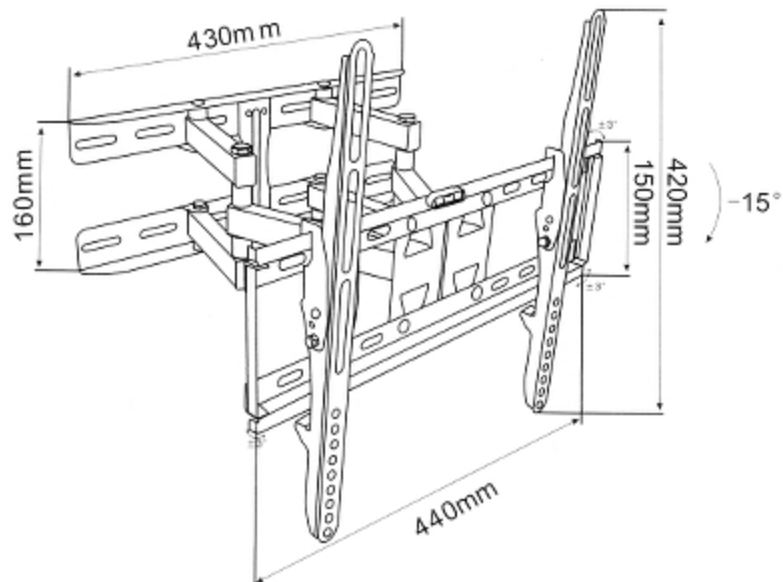

Code: NS-118

MONITOR MOUNT NS-118

Net: 81.26 PLN Gross: 99.95 PLN

The mount enables easy tilt adjustment and horizontal rotation. Maximal load capacity is 40 kg.

SPECIFICATION

Mounting standard:	max. VESA 400
Screen size range:	23 " ... 56 "
Bearing capacity:	40 kg
Distance from mounting surface:	70 ... 355 mm
Color:	Black
Tilt adjustment:	-15 ° ... 0 °
Horizontal rotation:	-60 ° ... 60 °
Rotation in the plane of the screen:	-3 ° ... 3 °
Weight:	4.024 kg
Dimensions:	440 x 420 x 70 ... 355 mm
Guarantee:	2 years

PRESENTATION

DELTA-OPTI Monika Matysiak; <https://www.delta.poznan.pl>
POL; 60-713 Poznań; Graniczna 10
e-mail: delta-opti@delta.poznan.pl; tel: +(48) 61 864 69 60

Side view:

Wall mounting side view:

Possibility of mount adjustment: