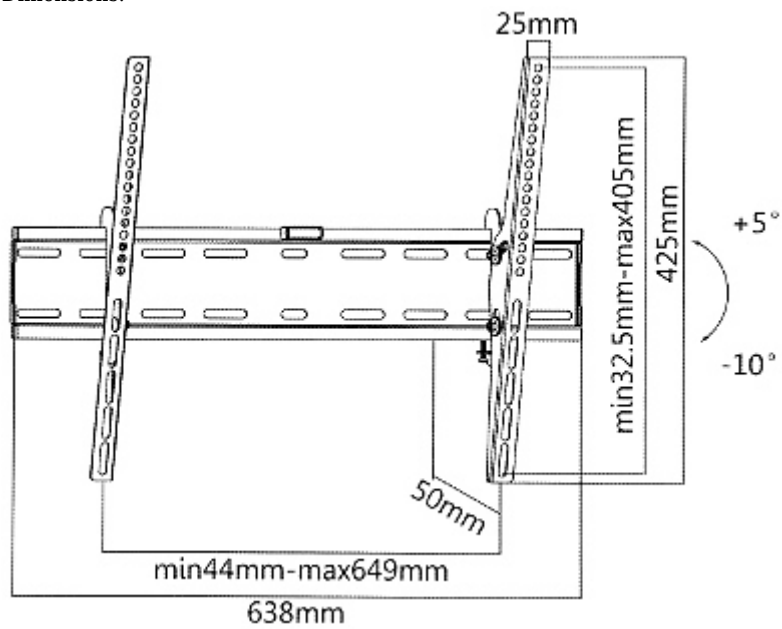

Code: BRATECK-LP41-46T

MONITOR MOUNT **BRATECK-LP41-46T**

Net: 43.20 PLN Gross: 53.14 PLN

The BRATECK-LP41-46T mount has been designed to place a modern LCD monitor on a wall.

SPECIFICATION

Mounting standard:	VESA 200, 400x200, 300, 400, 600x200, 600 x 400
Screen size range:	37 " ... 70 "
Bearing capacity:	50 kg
Distance from mounting surface:	50 mm
Color:	Black
Tilt adjustment:	-10 ° ... 5 °
Horizontal rotation:	—
Rotation in the plane of the screen:	—
Dimensions:	638 x 425 x 50 mm
Weight:	1.33 kg
Guarantee:	2 years

PRESENTATION

DELTA-OPTI Monika Matysiak; <https://www.delta.poznan.pl>
POL; 60-713 Poznań; Graniczna 10
e-mail: delta-opti@delta.poznan.pl; tel: +(48) 61 864 69 60

Wall mounting side view:

Dimensions:

In the kit: