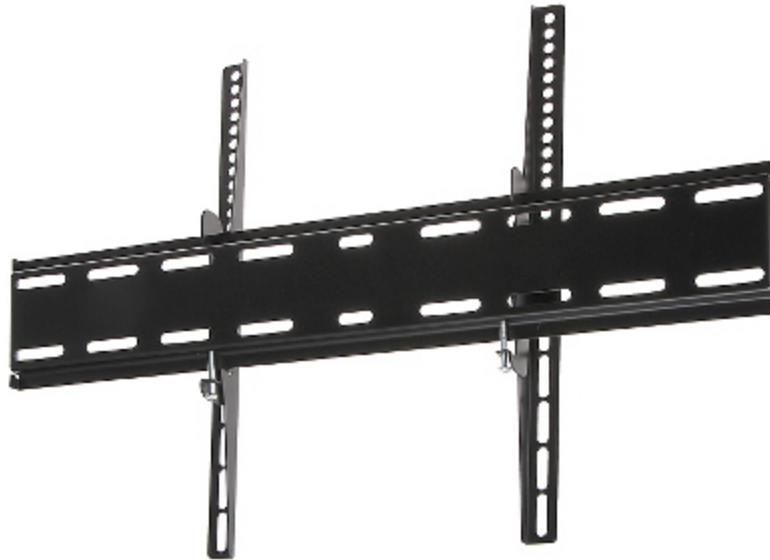

Code: BRATECK-LP41-46T

MONITOR MOUNT **BRATECK-LP41-46T**

Net: 43.20 PLN Gross: 53.14 PLN

The BRATECK-LP41-46T mount has been designed to place a modern LCD monitor on a wall.

SPECIFICATION

Mounting standard:	VESA 200, 400x200, 300, 400, 600x200, 600 x 400
Screen size range:	37 " ... 70 "
Bearing capacity:	50 kg
Distance from mounting surface:	50 mm
Color:	Black
Tilt adjustment:	-10 ° ... 5 °
Horizontal rotation:	—
Rotation in the plane of the screen:	—
Dimensions:	638 x 425 x 50 mm
Weight:	1.33 kg
Guarantee:	2 years

PRESENTATION

DELTA-OPTI Monika Matysiak; <https://www.delta.poznan.pl>
POL; 60-713 Poznań; Graniczna 10
e-mail: delta-opti@delta.poznan.pl; tel: +(48) 61 864 69 60

Wall mounting side view:

Dimensions:

In the kit: