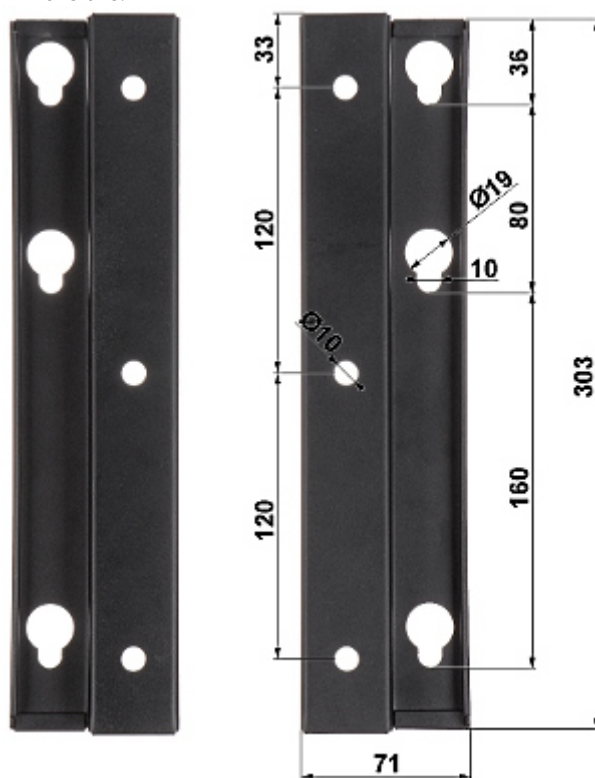

SPECIFICATION

Screen size range:	32 " ... 55 "
Mounting standard:	—
Distance from mounting surface:	32 mm
Color:	Black
Tilt adjustment:	—
Dimensions:	303 x 71 x 32 mm
Weight:	0.90 kg
Manufacturer / Brand:	DAHUA
Guarantee:	3 years

PRESENTATION

DELTA-OPTI Monika Matysiak; <https://www.delta.poznan.pl>
POL; 60-713 Poznań; Graniczna 10
e-mail: delta-opti@delta.poznan.pl; tel: +(48) 61 864 69 60

Wall mounting side view:

Dimensions:

In the kit: