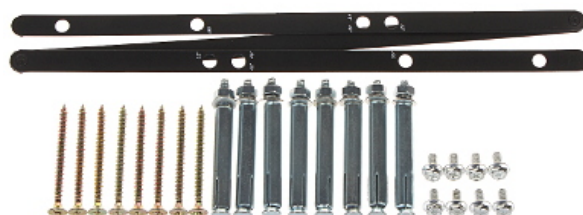

DELTA-OPTI Monika Matysiak; <https://www.delta.poznan.pl>
POL; 60-713 Poznań; Graniczna 10
e-mail: delta-opti@delta.poznan.pl; tel: +(48) 61 864 69 60