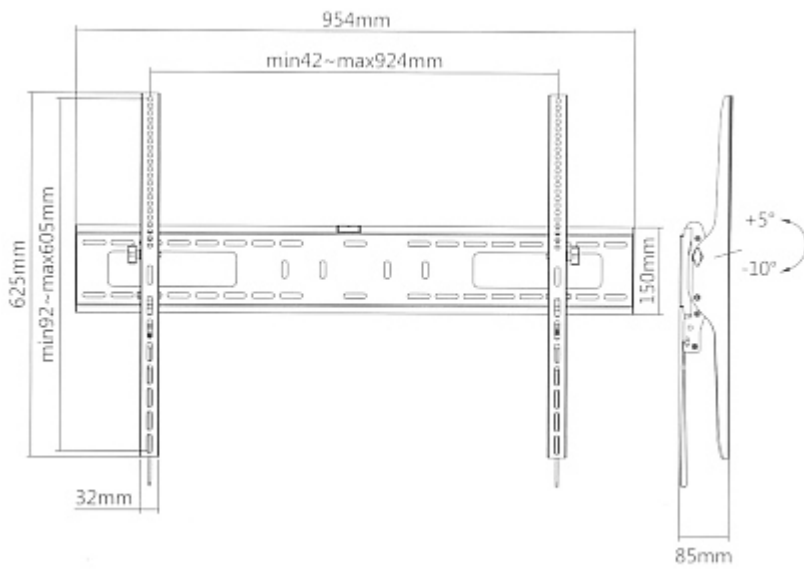

### SPECIFICATION

Mounting standard:	VESA 75, 100, 150, 200, 200x100, 300, 400x200 400x300, 400, 600x400, 600, 800x600, 900x600
Screen size range:	60 " ... 100 "
Bearing capacity:	75 kg
Distance from mounting surface:	85 mm
Color:	Black
Tilt adjustment:	-10 ° ... 5 °
Weight:	3.7 kg
Dimensions:	954 x 625 x 85 mm
Guarantee:	2 years

### PRESENTATION

Wall mounting side view:

Monitor removal lock:

Dimensions:

In the kit:

**PACKAGE**

Dimensions (L x W x H): 0x0x0 mm	Gross Weight: 0 kg
----------------------------------	--------------------