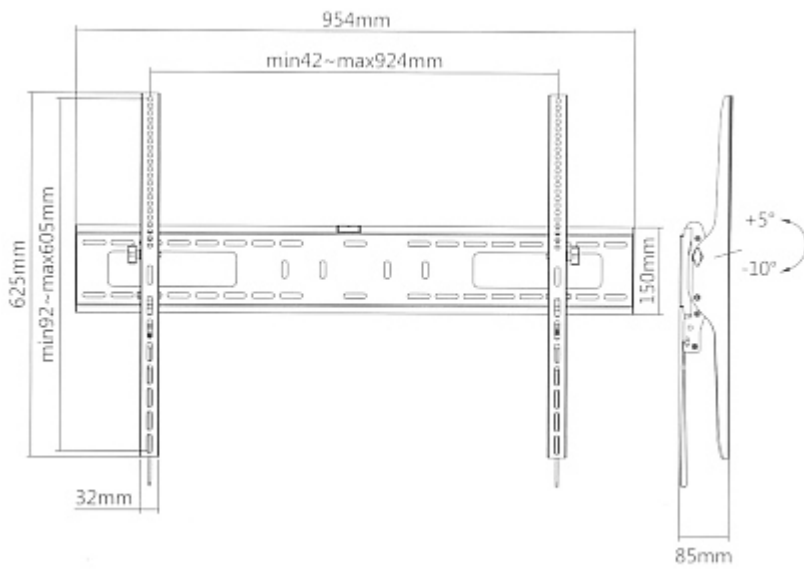

SPECIFICATION

Mounting standard:	VESA 75, 100, 150, 200, 200x100, 300, 400x200 400x300, 400, 600x400, 600, 800x600, 900x600
Screen size range:	60 " ... 100 "
Bearing capacity:	75 kg
Distance from mounting surface:	85 mm
Color:	Black
Tilt adjustment:	-10 ° ... 5 °
Weight:	3.7 kg
Dimensions:	954 x 625 x 85 mm
Guarantee:	2 years

PRESENTATION

Wall mounting side view:

DELTA-OPTI Monika Matysiak; <https://www.delta.poznan.pl>
POL; 60-713 Poznań; Graniczna 10
e-mail: delta-opti@delta.poznan.pl; tel: +(48) 61 864 69 60

Monitor removal lock:

Dimensions:

In the kit:

PACKAGE

Dimensions (L x W x H): 0x0x0 mm	Gross Weight: 0 kg
----------------------------------	--------------------