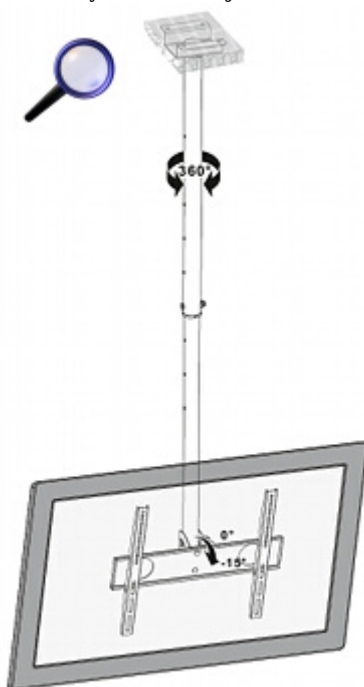

Possibility of mount adjustment: