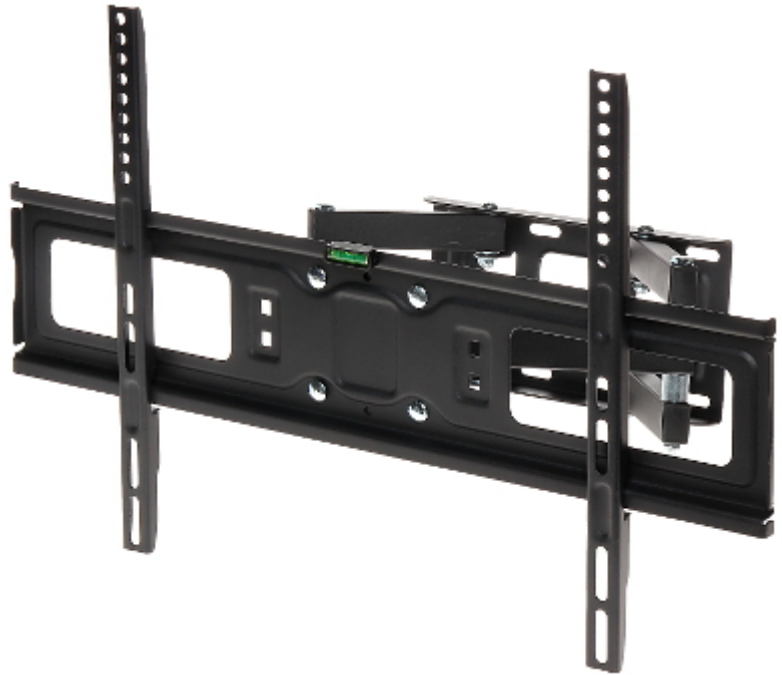

Code: AX-TYTAN-MAXXIM

## MONITOR MOUNT AX-TYTAN-MAXXIM

Net: 97.20 PLN Gross: 119.56 PLN

The AX-TYTAN-MAXXIM mount has been designed to place a modern LCD monitor on a wall. It allows to easy adjustment of tilt in the range of 0° ... 10° and horizontal rotation in the range of ±90°. It is possible to rotate the plane of the screen ±3°.

### SPECIFICATION

Mounting standard:	VESA 75, 100, 200, 200 x 100, 300, 400 x 200, 400, 600 x 400
Screen size range:	36 " ... 70 "
Bearing capacity:	50 kg
Distance from mounting surface:	75 ... 400 mm
Color:	Black
Tilt adjustment:	0 ° ... 10 °
Horizontal rotation:	-90 ° ... 90 °
Rotation in the plane of the screen:	± 3 °
Weight:	4.52 kg
Dimensions:	640 x 420 x (75 ... 400) mm
Guarantee:	2 years

### PRESENTATION

Side view:

Wall mounting side view:

Possibility of mount adjustment:

In the kit:

DELTA-OPTI Monika Matysiak; <https://www.delta.poznan.pl>  
POL; 60-713 Poznań; Graniczna 10  
e-mail: [delta-opti@delta.poznan.pl](mailto:delta-opti@delta.poznan.pl); tel: +(48) 61 864 69 60