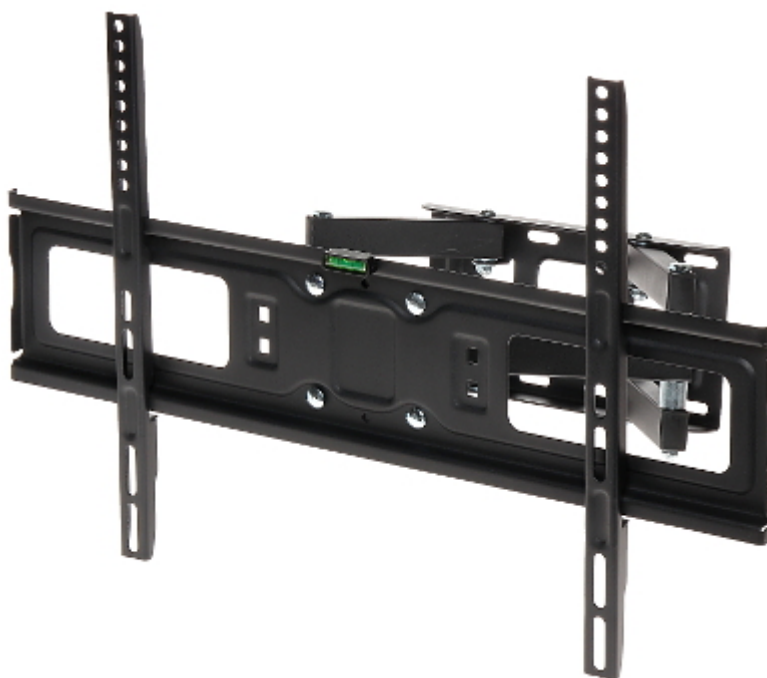

Code: AX-TYTAN-MAXXIM

TV OR MONITOR MOUNT AX-TYTAN-MAXXIM

Net: 24.58 EUR Gross: 30.23 EUR

The AX-TYTAN-MAXXIM mount is intended for hanging a TV or LCD / OLED monitor on the wall. It allows to easy adjustment of tilt in the range of 0° ... 10° and horizontal rotation in the range of ±90°. It is possible to rotate the plane of the screen ±3°.

SPECIFICATION

Mounting standard:	VESA 75, 100, 200, 200 x 100, 300, 400 x 200, 400, 600 x 400
Screen size range:	36 " ... 70 "
Bearing capacity:	50 kg
Distance from mounting surface:	75 ... 400 mm
Color:	Black
Tilt adjustment:	0 ° ... 10 °
Horizontal rotation:	-90 ° ... 90 °
Rotation in the plane of the screen:	± 3 °
Weight:	4.52 kg
Dimensions:	640 x 420 x (75 ... 400) mm
Guarantee:	2 years

PRESENTATION

Side view:

Wall mounting side view:

Possibility of mount adjustment:

In the kit:

DELTA-OPTI Monika Matysiak; <https://www.delta.poznan.pl>
POL; 60-713 Poznań; Graniczna 10
e-mail: delta-opti@delta.poznan.pl; tel: +(48) 61 864 69 60