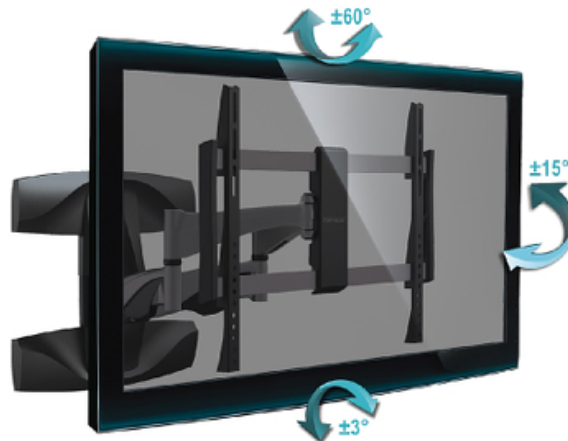

Code: AX-TYTAN-ALUXX

TV OR MONITOR MOUNT AX-TYTAN-ALUXX

Net: 102.78 EUR Gross: 126.42 EUR

The AX-TYTAN-ALUXX mount has been designed to place a modern LCD monitor on a wall. It allows to easy adjustment of tilt in the range of $\pm 15^\circ$ and horizontal rotation in the range of $\pm 60^\circ$. It is possible to rotate the plane of the screen $\pm 3^\circ$.

SPECIFICATION

Mounting standard:	VESA : 200, 300, 400 x 200, 400, 600 x 400
Screen size range:	37 " ... 70 "
Bearing capacity:	45 kg
Distance from mounting surface:	54 ... 448 mm
Color:	Silver / Black
Tilt adjustment:	-15 ° ... 15 °
Horizontal rotation:	-60 ° ... 60 °
Rotation in the plane of the screen:	$\pm 3^\circ$
Weight:	4.76 kg
Dimensions:	720 x 435 x (54 ... 448) mm
Guarantee:	2 years

PRESENTATION

DELTA-OPTI Monika Matysiak; <https://www.delta.poznan.pl>
POL; 60-713 Poznań; Graniczna 10
e-mail: delta-opti@delta.poznan.pl; tel: +(48) 61 864 69 60

Side view:

Wall mounting side view:

Possibility of mount adjustment: