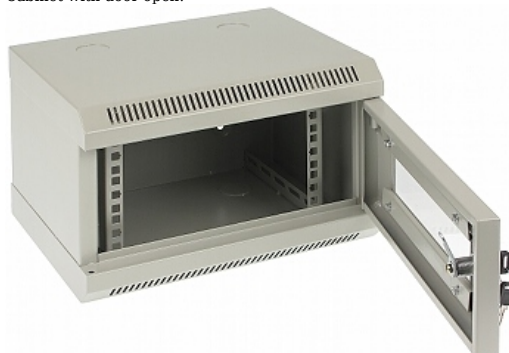

PRESENTATION

Cabinet with door open:

DELTA-OPTI Monika Matysiak; <https://www.delta.poznan.pl>
POL; 60-713 Poznań; Graniczna 10
e-mail: delta-opti@delta.poznan.pl; tel: +(48) 61 864 69 60