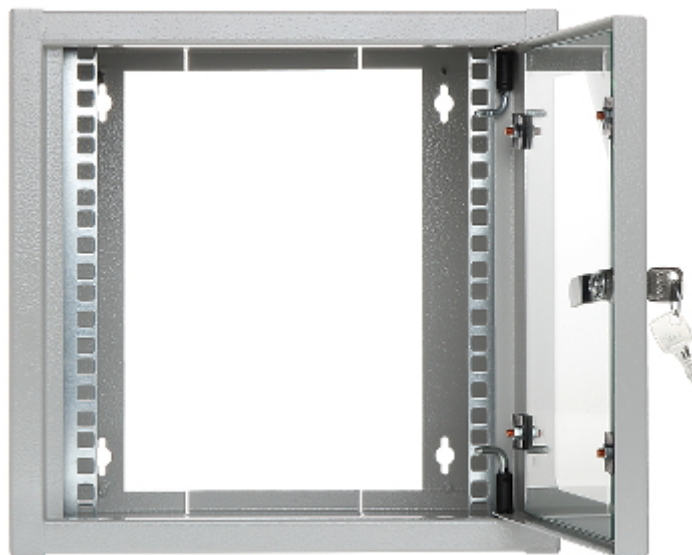

Internal view: