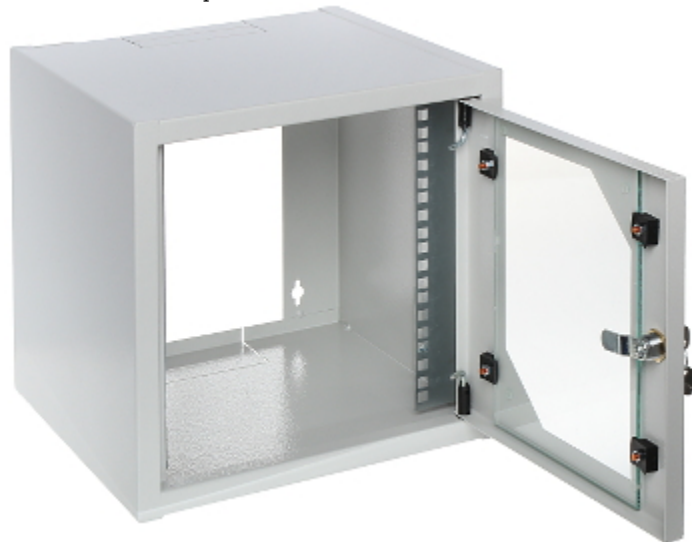

Cabinet with door open: