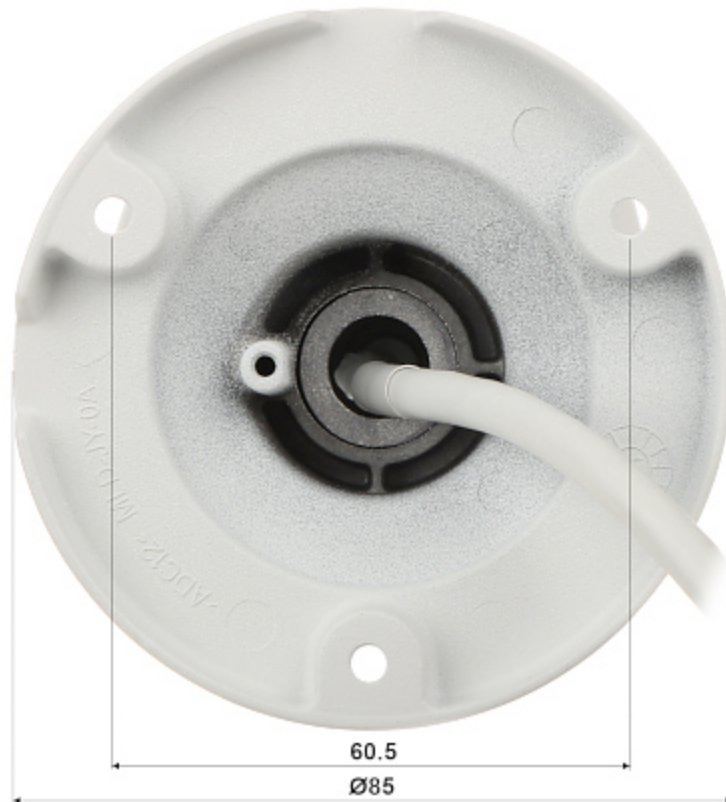

Mounting side view:

In the kit:

OUR TESTS

Camera image at artificial illumination (about 30Lux):

Camera image at night conditions with internal built-in LED illuminator on:

Camera image at direct strong light opposite to camera: