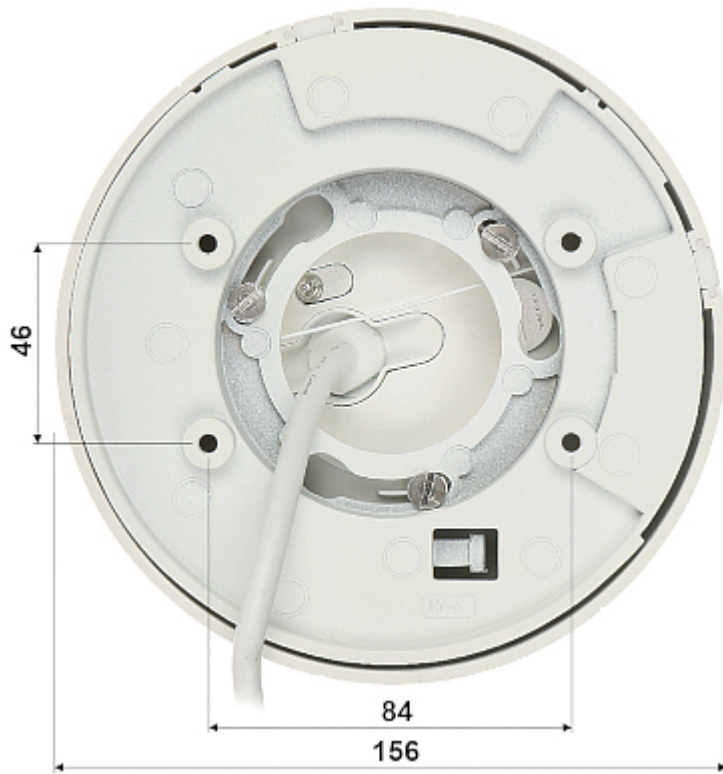

SPECIFICATION

Standard:	TCP/IP
Sensor:	2 x 1/1.8 " Progressive Scan CMOS
Matrix size:	2 x 3.7 Mpx - 8 Mpx (total)
Scanning system:	Progressive
Resolution:	5120 x 1440 - 7.4 Mpx
Lens:	2 x 4 mm
View angle:	180 ° (horizontal) 44 ° (vertical)
White light LED illuminator range:	30 m
RS-485 interface:	—
Image compression method:	H.265+ / H.265 / H.264+ / H.264 / MJPEG
Alarm inputs / outputs:	1 / 1
Audio:	<ul style="list-style-type: none">• Microphone built-in• External microphone input• Audio output• Bi-directional audio streaming support• Digital Noise Reduction
Main stream frame rate:	20 fps @ 7.4 Mpx
Network interface:	10/100 Base-T (RJ-45)

Guarantee:

3 years

PRESENTATION

Side view:

Rear view:

Memory card slot and "Reset" button:

Grounding:

Dimensions:

Camera connectors:

In the kit:

OUR TESTS

Camera image at artificial illumination (about 30Lux):

Camera image at night conditions with internal built-in LED illuminator on:

Camera image at direct strong light opposite to camera: