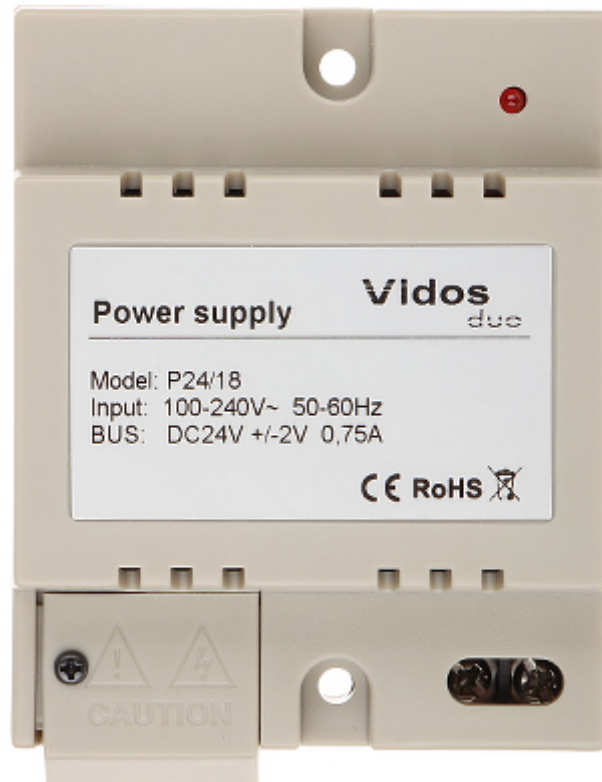

Adapter connectors:

Top view: