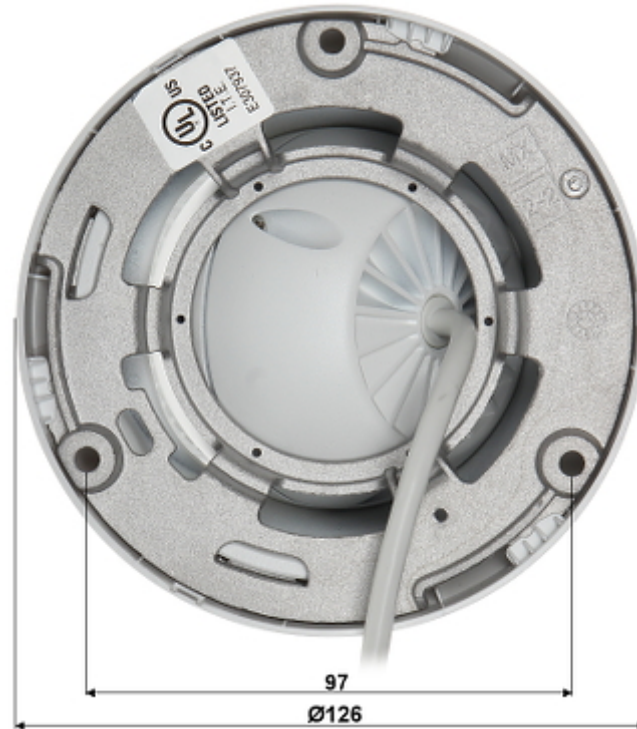

Code: DS-2CD2322WD-I(2.8mm)

Camera is out from clamping ring:

Mounting side view:

In the kit: