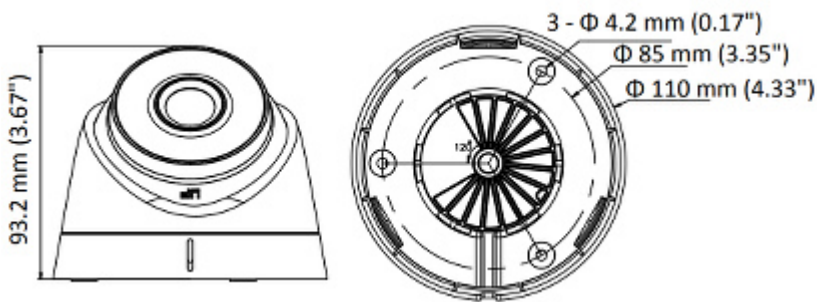

PRESENTATION

Camera is out from clamping ring:

DELTA-OPTI Monika Matysiak; <https://www.delta.poznan.pl>
 POL; 60-713 Poznań; Graniczna 10
 e-mail: delta-opti@delta.poznan.pl; tel: +(48) 61 864 69 60

Mounting side view:

Camera dimensions:

In the kit:

OUR TESTS

Camera image at artificial illumination (about 30Lux):

Camera image at night conditions with internal built-in IR illuminator on:

Camera image at direct strong light opposite to camera: