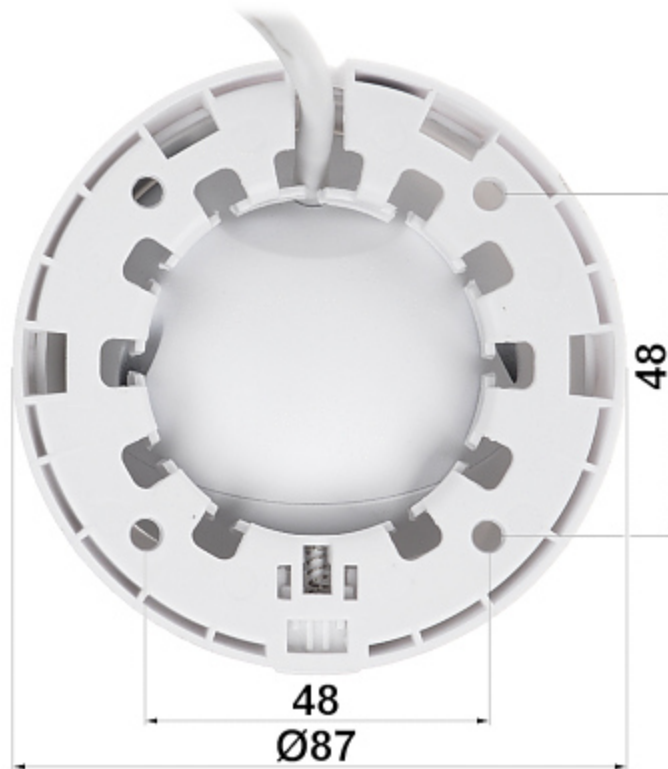

DELTA-OPTI Monika Matysiak; <https://www.delta.poznan.pl>
POL; 60-713 Poznań; Graniczna 10
e-mail: delta-opti@delta.poznan.pl; tel: +(48) 61 864 69 60

ONVIF:	2.4
Main features:	<ul style="list-style-type: none"> • ICR - Movable InfraRed filter • Flicker Control - The technology eliminates the tiring eyes flickering image effect • Possibility to change the resolution, quality and bit rate • BLC - Back Light Compensation • Motion Detection • Privacy zones • Mirror - Mirror image • Day/Night mode - configurable
Mobile phones support:	Port no.: 80 or access by a cloud (P2P) <ul style="list-style-type: none"> • Android: Free application FREEIP • iOS (iPhone): Free application FREEIP
Default IP address:	192.168.1.168
Default admin user / password:	admin / admin
Web browser access ports:	80
PC client access ports:	80
Mobile client access ports:	80
Port ONVIF:	80
RTSP URL:	rtsp://user:password@ip_address:80/0 - Main stream rtsp://user:password@ip_address:80/1 - Sub stream
Color:	White
Power supply:	<ul style="list-style-type: none"> • PoE (802.3af), • 12 V DC / 370 mA
Power consumption:	≤ 4.5 W
Housing:	Dome - Metal + Plastic
"Index of Protection":	IP66
Operation temp:	-20 °C ... 55 °C
Dimensions:	Ø 87 x 73 mm
Weight:	0.21 kg
Supported languages:	English, Bulgarian, Chinese Traditional, Chinese Simplified, Czech, French, Hebrew, Spanish, Dutch, Japanese, Korean, German, Persian, Polish, Portuguese, Russian, Turkish, Italian
Manufacturer / Brand:	APTI
Guarantee:	2 years

PRESENTATION

Camera is out from clamping ring:

Mounting side view:

In the kit:

Configuration and operation of the FreeIP cloud:

:

OUR TESTS

Camera image at artificial illumination (about 30Lux):