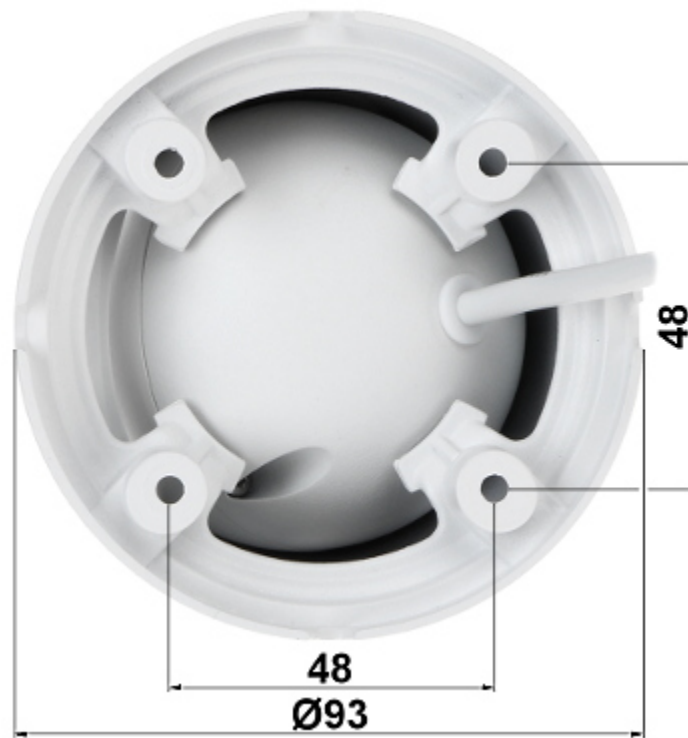

DELTA-OPTI Monika Matysiak; <https://www.delta.poznan.pl>  
POL; 60-713 Poznań; Graniczna 10  
e-mail: [delta-opti@delta.poznan.pl](mailto:delta-opti@delta.poznan.pl); tel: +(48) 61 864 69 60

Max. number of on-line users:	20
ONVIF:	2.42
Main features:	<ul style="list-style-type: none"> <li>• 3D-DNR - Digital Noise Reduction</li> <li>• D-WDR - Wide Dynamic Range</li> <li>• BLC/HLC - Back Light / High Light Compensation</li> <li>• Possibility to change the resolution, quality and bit rate</li> <li>• Motion Detection</li> <li>• Configurable Privacy Zones</li> <li>• D-ZOOM - Digital Zoom</li> <li>• Mirror - Mirror image</li> </ul>
Mobile phones support:	Port no.: 37777 or access by a cloud (P2P) <ul style="list-style-type: none"> <li>• Android: Free application <a href="#">gDMSS Plus</a></li> <li>• iOS (iPhone): Free application <a href="#">iDMSS Plus</a></li> </ul>
Default IP address:	192.168.1.108
Default admin user / password:	admin / admin
Web browser access ports:	80, 37777
PC client access ports:	37777
Mobile client access ports:	37777
Port ONVIF:	80
RTSP URL:	rtsp://admin:admin@192.168.1.108:554/cam/realmonitor?channel=1&subtype=0 - Main stream rtsp://admin:admin@192.168.1.108:554/cam/realmonitor?channel=1&subtype=1 - Sub stream
Color:	White
Vandal-proof:	—
Power supply:	<ul style="list-style-type: none"> <li>• PoE (802.3af),</li> <li>• 12 V DC / 340 mA</li> </ul>
Power consumption:	≤ 4.1 W
Housing:	Dome - Metal
"Index of Protection":	IP66
Operation temp:	-30 °C ... 60 °C
Dimensions:	Ø 93 x 85 mm
Weight:	0.312 kg
Supported languages:	English, Polish
Manufacturer / Brand:	BCS
Guarantee:	<b>3 years</b>

## PRESENTATION

Camera is out from clamping ring:

Mounting side view:

In the kit: