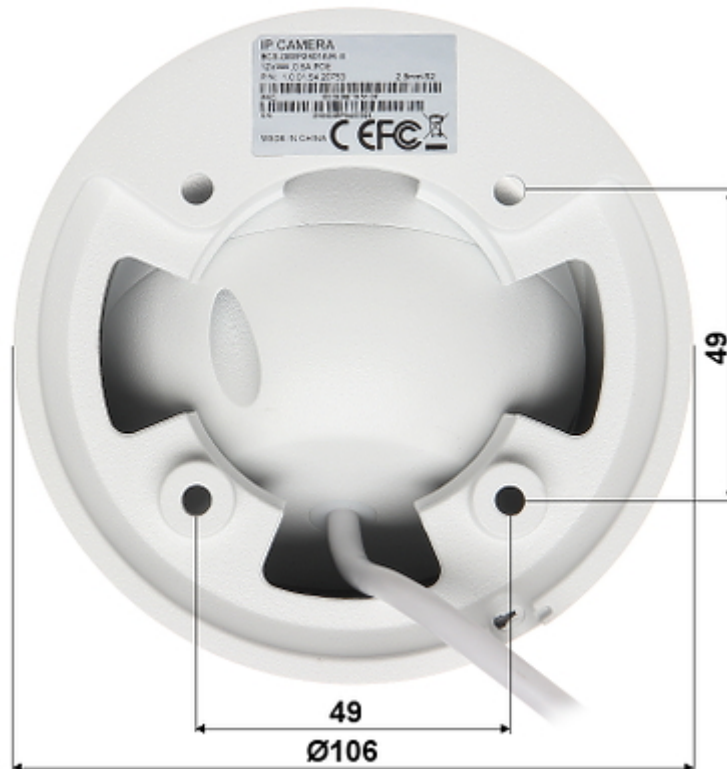

Mounting side view:

In the kit:

OUR TESTS

Camera image at artificial illumination (about 30Lux):

Camera image at night conditions with internal built-in IR illuminator on:

Camera image at direct strong light opposite to camera: