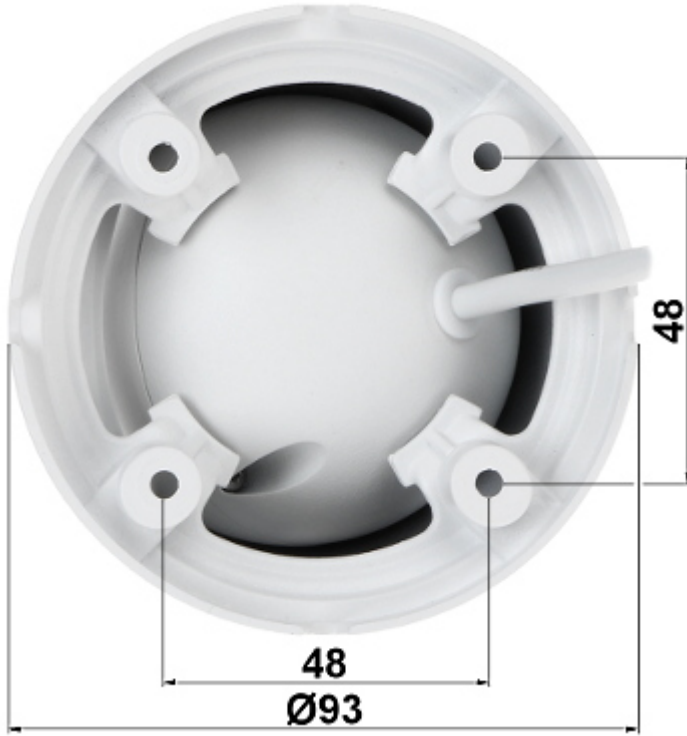

DELTA-OPTI Monika Matysiak; <https://www.delta.poznan.pl>
POL; 60-713 Poznań; Graniczna 10
e-mail: delta-opti@delta.poznan.pl; tel: +(48) 61 864 69 60

Network interface:	10/100 Base-T (RJ-45)
Network protocols:	HTTP, HTTPS, TCP, ARP, RTSP, RTP, UDP, SMTP, FTP, DHCP, DNS, DDNS, PPPoE, IPv4/IPv6, QoS, UPnP, NTP, Bonjour, IEEE 802.1x, Multicast, ICMP, IGMP
WEB Server:	Built-in
Max. number of on-line users:	20
ONVIF:	16.12
Main features:	<ul style="list-style-type: none"> • 3D-DNR - Digital Noise Reduction • D-WDR - Wide Dynamic Range • BLC/HLC - Back Light / High Light Compensation • Possibility to change the resolution, quality and bit rate • Motion Detection • Configurable Privacy Zones • D-ZOOM - Digital Zoom • Mirror - Mirror image
Mobile phones support:	Port no.: 37777 or access by a cloud (P2P) <ul style="list-style-type: none"> • Android: Free application DMSS • iOS (iPhone): Free application DMSS
Default IP address:	192.168.1.108
Default admin user / password:	admin / admin
Web browser access ports:	80, 37777
PC client access ports:	37777
Mobile client access ports:	37777
Port ONVIF:	80
RTSP URL:	rtsp://admin:haslo@192.168.1.108:554/cam/realmonitor?channel=1&subtype=0 - Main stream rtsp://admin:haslo@192.168.1.108:554/cam/realmonitor?channel=1&subtype=1 - Sub stream
Color:	White
Power supply:	<ul style="list-style-type: none"> • PoE (802.3af), • 12 V DC / 390 mA
Power consumption:	< 4.7 W
Housing:	Dome - Metal / Plastic
"Index of Protection":	IP67
Operation temp:	-30 °C ... 60 °C
Dimensions:	Ø 93 x 85 mm
Weight:	0.3 kg
Supported languages:	English, Polish
Manufacturer / Brand:	BCS
Guarantee:	3 years

PRESENTATION

Camera is out from clamping ring:

Mounting side view:

In the kit:

The previous version of the camera:

OUR TESTS

Camera image at artificial illumination (about 30Lux):

Camera image at night conditions with internal built-in IR illuminator on: