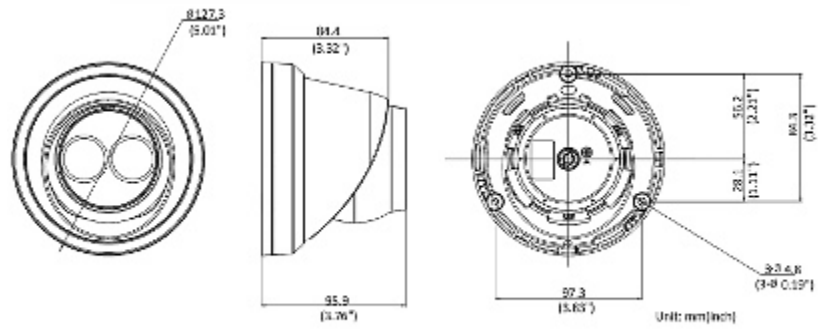

## PRESENTATION

Camera is out from clamping ring:

Memory card slot:

Mounting side view:

Dimensions:

In the kit:

## OUR TESTS

Camera image at artificial illumination (about 30Lux):

Camera image at night conditions with internal built-in IR illuminator on:

DELTA-OPTI Monika Matysiak; <https://www.delta.poznan.pl>  
POL; 60-713 Poznań; Graniczna 10  
e-mail: delta-opti@delta.poznan.pl; tel: +(48) 61 864 69 60