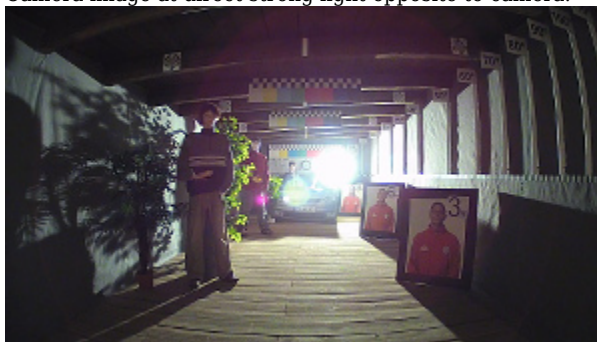

## OUR TESTS

Camera image at artificial illumination (about 30Lux):

Camera image at night conditions with internal built-in IR illuminator on:

DELTA-OPTI Monika Matysiak; <https://www.delta.poznan.pl>  
POL; 60-713 Poznań; Graniczna 10  
e-mail: delta-opti@delta.poznan.pl; tel: +(48) 61 864 69 60

Camera image at direct strong light opposite to camera: