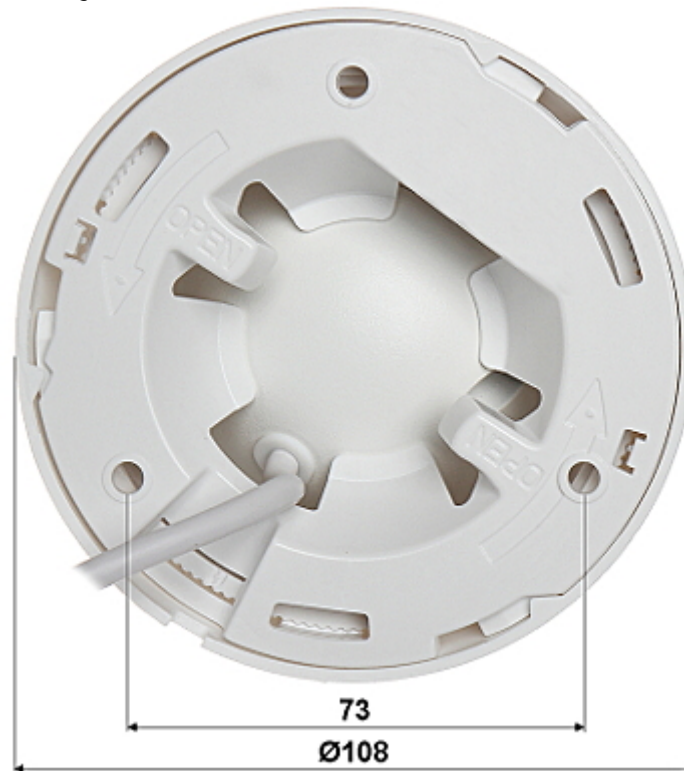

Code: DH-IPC-HDW1531SP-036

IP CAMERA **DH-IPC-HDW1531SP-036** - 5.0 Mpx 3.6 mm DAHUA

Net: **166.37 EUR** Gross: **204.64 EUR**

IP camera with efficient H.264 / H.265 image compression algorithm for clear and smooth video streaming at maximal resolution of 2592 x 1944 (5.0 MPx).

In the kit:

Camera image at night conditions with internal built-in IR illuminator on:

Camera image at direct strong light opposite to camera: