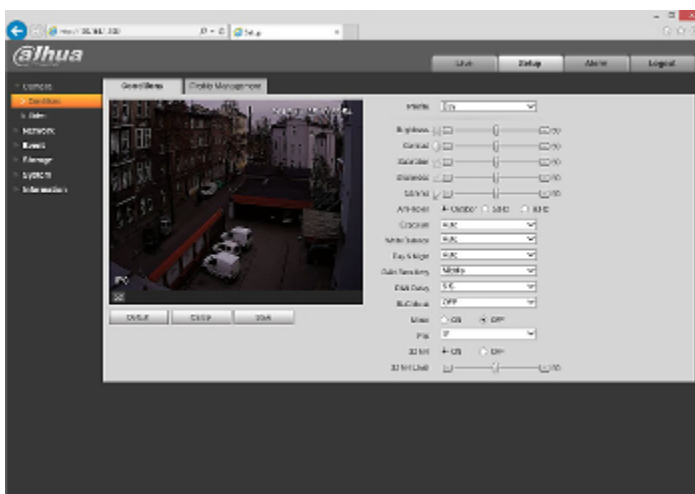

DELTA-OPTI Monika Matysiak; <https://www.delta.poznan.pl>
POL; 60-713 Poznań; Graniczna 10
e-mail: delta-opti@delta.poznan.pl; tel: +(48) 61 864 69 60

Max. number of on-line users:	20
ONVIF:	16.12
Main features:	<ul style="list-style-type: none"> • D-WDR - Wide Dynamic Range • 3D-DNR - Digital Noise Reduction • ROI - improve the quality of selected parts of image • Mirror - Mirror image • D-ZOOM - Digital Zoom • Motion Detection • Privacy zones - max. 4 • ICR - Movable InfraRed filter • AGC - Automatic Gain Control • Auto White Balance • BLC/HLC - Back Light / High Light Compensation
Mobile phones support:	Port no.: 37777 or access by a cloud (P2P) <ul style="list-style-type: none"> • Android: Free application gDMSS Plus • iOS (iPhone): Free application iDMSS Plus
Default IP address:	192.168.1.108
Default admin user / password:	admin / - The administrator password should be set at the first start
Web browser access ports:	80, 37777
PC client access ports:	37777
Mobile client access ports:	37777
Port ONVIF:	80
RTSP URL:	rtsp://admin:hasło@192.168.1.108:554/cam/realmonitor?channel=1&subtype=0 - Main stream rtsp://admin:hasło@192.168.1.108:554/cam/realmonitor?channel=1&subtype=1 - Sub stream
Color:	White
Power supply:	<ul style="list-style-type: none"> • PoE (802.3af), • 12 V DC / 400 mA
Power consumption:	≤ 4.8 W
Housing:	Dome - Metal / Plastic
"Index of Protection":	IP67
Operation temp:	-30 °C ... 60 °C
Weight:	0.24 kg
Dimensions:	Ø 109 x 84 mm
Supported languages:	Polish, English, Czech
Manufacturer / Brand:	DAHUA
Guarantee:	3 years

PRESENTATION

Camera is out from clamping ring:

Mounting side view:

In the kit:

Example captures of device interface:

OUR TESTS

Camera image at artificial illumination (about 30Lux):

Camera image at night conditions with internal built-in IR illuminator on:

Camera image at direct strong light opposite to camera: